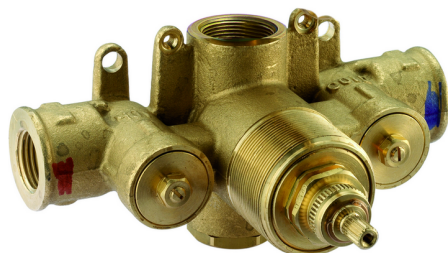

Exposed part for concealed thermo shower valve THERMO_SU007200

MODEL **SU007200**

Exposed part for concealed thermo shower valve, without stopvalve, without concealed part, for items ZB007201-ZB007221

AVAILABLE FINISHINGS

-  **21** 21 Chrome
-  **40** 40 Matt Black
-  **2F** 2F Brushed Nickel
-  **2W** 2W Brushed Gold

CHARACTERISTICS

Installation **Concealed**
 Required concealed parts **ZB007221**
ZB007201

Thermostatic

The Huber thermostatic is your personal water manager, helping you to handle, control and save water and energy.

3/4" Concealed thermostatic shower valve CONCEALED_ZB007221

MODEL **ZB007221**

3/4" Concealed thermostatic valve, without
Stopvalve, without trim kit

AVAILABLE FINISHINGS

CHARACTERISTICS

| | |
|------------------------------|------------------|
| Installation | Concealed |
| Cartridge Spare Parts | 23.51A.HF |
| HF Thermostatic Valve | |
| Concealed | 1 |

1/2" Concealed thermostatic shower valve CONCEALED_ZB007201

MODEL **ZB007201**

1/2" Concealed thermostatic shower valve, without Stopvalve, without trim kit

AVAILABLE FINISHINGS

 **04** 04 Without finishing