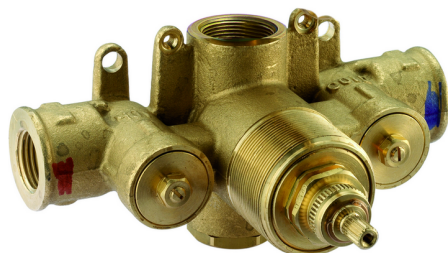

Exposed part for concealed thermo shower valve THERMO_SU007200

MODEL **SU007200**

Exposed part for concealed thermo shower valve, without stop valve, without concealed part, for items ZB007201-ZB007221

AVAILABLE FINISHINGS

-  **21** 21 Chrome
-  **40** 40 Matt Black
-  **2F** 2F Brushed Nickel
-  **2W** 2W Brushed Gold

CHARACTERISTICS

Installation **Concealed**
 Required concealed parts **ZB007221**
ZB007201

Thermostatic

The Huber thermostatic is your personal water manager, helping you to handle, control and save water and energy.

3/4" Concealed thermostatic shower valve CONCEALED_ZB007221

MODEL **ZB007221**

3/4" Concealed thermostatic valve, without
Stopvalve, without trim kit

AVAILABLE FINISHINGS

CHARACTERISTICS

| | |
|------------------------------|------------------|
| Installation | Concealed |
| Cartridge Spare Parts | 23.51A.HF |
| HF Thermostatic Valve | |
| Concealed | 1 |

1/2" Concealed thermostatic shower valve CONCEALED_ZB007201

MODEL **ZB007201**

1/2" Concealed thermostatic shower valve, without Stopvalve, without trim kit

AVAILABLE FINISHINGS

CHARACTERISTICS

| | |
|---------------------------------------|------------------|
| Installation | Concealed |
| Cartridge Spare Parts | 24.04A.PP |
| 8x20 Plus P Thermostatic Valve | |
| Concealed | 1 |