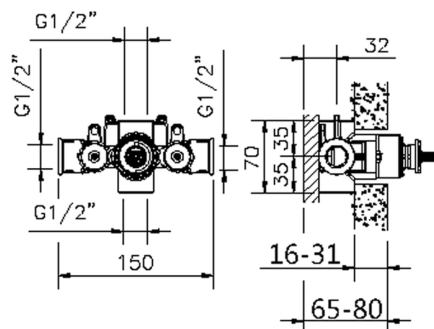

Piastra/Plate/Plaque/Platte/Placa
2-3mm: XX 25-40 YY 76-91
10mm: XX 16-31 YY 65-80

Thermostatic

The Huber thermostatic is your personal water manager, helping you to handle, control and save water and energy.

1/2" Concealed thermostatic shower valve CONCEALED_ZB007201

MODEL **ZB007201**

1/2" Concealed thermostatic shower valve, without Stopvalve, without trim kit

AVAILABLE FINISHINGS

CHARACTERISTICS

| | |
|---------------------------------------|------------------|
| Installation | Concealed |
| Cartridge Spare Parts | 24.04A.PP |
| 8x20 Plus P Thermostatic Valve | |
| Concealed | 1 |