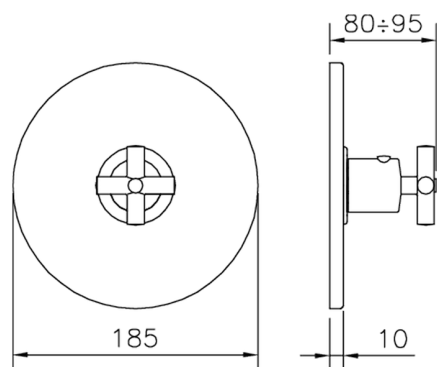

CHARACTERISTICS

Installation **Concealed**
Required concealed parts **ZB007221**
ZB007201

Thermostatic

The Huber thermostatic is your personal water manager, helping you to handle, control and save water and energy.