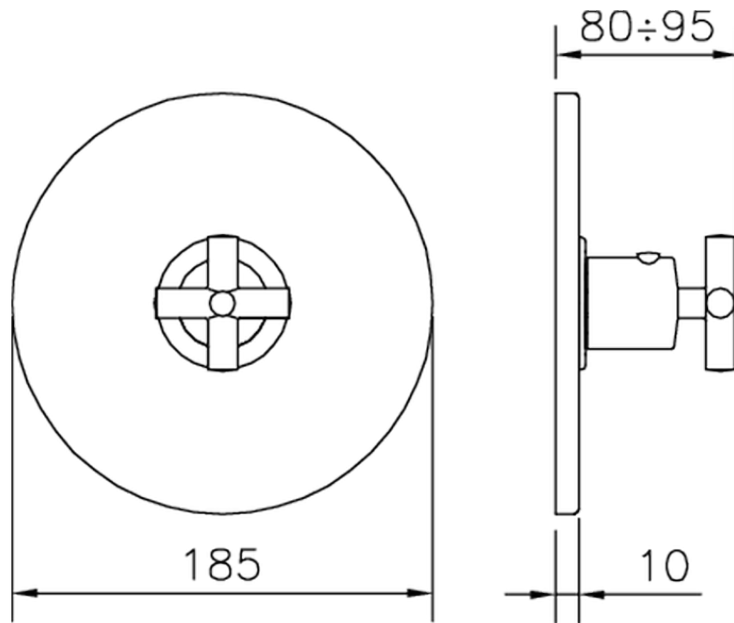

## Exposed part for concealed thermo shower valve THERMO\_SU007200

SU007200

<https://en.huberitalia.com/exposed-part-for-concealed-thermo-shower-valve-thermo-su007200>

Piastra/Plate/Plaque/Platte/Placa  
 2-3mm: XX 25-40 YY 76-91  
 10mm: XX 16-31 YY 65-80

ZB007221

<https://en.huberitalia.com/3-4-concealed-thermostatic-shower-valve-concealed-zb007221>

ZB007201

<https://en.huberitalia.com/1-2-concealed-thermostatic-shower-valve-concealed-zb007201>

2026-04-10