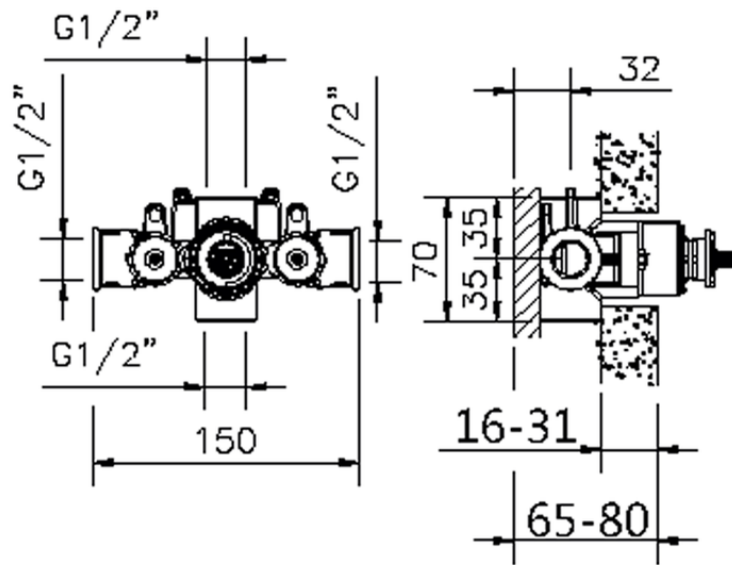

## Exposed part for concealed thermo shower valve THERMO\_SU007200

SU007200

<https://en.huberitalia.com/exposed-part-for-concealed-thermo-shower-valve-thermo-su007200>

Piastra/Plate/Plaque/Platte/Placa  
 2-3mm: XX 25-40 YY 76-91  
 10mm: XX 16-31 YY 65-80

ZB007221

<https://en.huberitalia.com/3-4-concealed-thermostatic-shower-valve-concealed-zb007221>

ZB007201

<https://en.huberitalia.com/1-2-concealed-thermostatic-shower-valve-concealed-zb007201>

2026-04-10