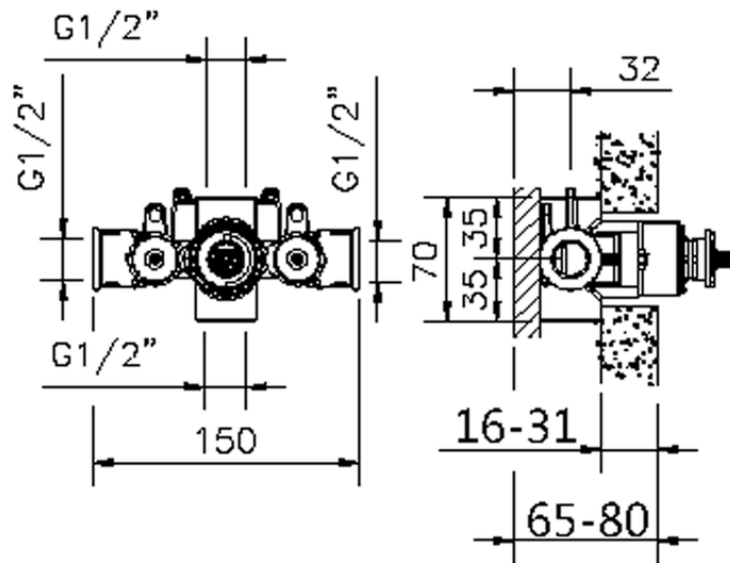

Exposed part for concealed thermo shower valve THERMO_SU007200

SU007200

<https://en.huberitalia.com/exposed-part-for-concealed-thermo-shower-valve-thermo-su007200>

Piastra/Plate/Plaque/Platte/Placa

2-3mm: XX 25-40 YY 76-91

10mm: XX 16-31 YY 65-80

ZB007221

<https://en.huberitalia.com/3-4-concealed-thermostatic-shower-valve-concealed-zb007221>

ZB007201

<https://en.huberitalia.com/1-2-concealed-thermostatic-shower-valve-concealed-zb007201>