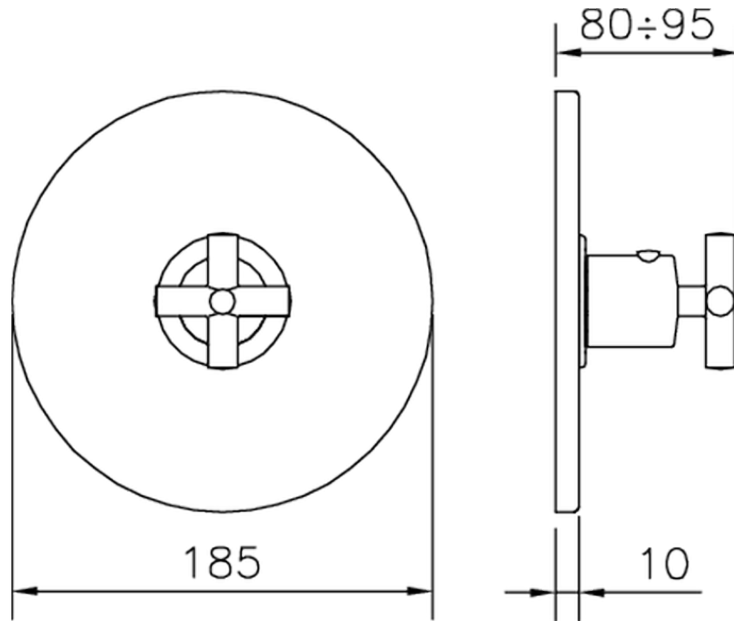

Exposed part for concealed thermo shower valve THERMO_SU007200

SU007200

<https://en.huberitalia.com/exposed-part-for-concealed-thermo-shower-valve-thermo-su007200>

Piastra/Plate/Plaque/Platte/Placa

2-3mm: XX 25-40 YY 76-91

10mm: XX 16-31 YY 65-80

ZB007221

<https://en.huberitalia.com/3-4-concealed-thermostatic-shower-valve-concealed-zb007221>

ZB007201

<https://en.huberitalia.com/1-2-concealed-thermostatic-shower-valve-concealed-zb007201>