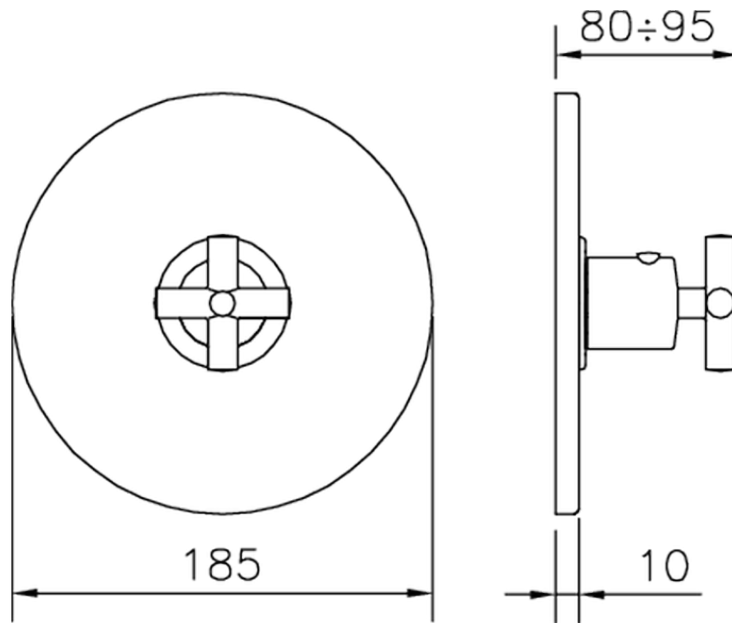

## Exposed part for concealed thermo shower valve THERMO\_SU007200

SU007200

<https://en.huberitalia.com/exposed-part-for-concealed-thermo-shower-valve-thermo-su007200>

Piastra/Plate/Plaque/Platte/Placa

2-3mm: XX 25-40 YY 76-91

10mm: XX 16-31 YY 65-80

ZB007221

<https://en.huberitalia.com/3-4-concealed-thermostatic-shower-valve-concealed-zb007221>

ZB007201

<https://en.huberitalia.com/1-2-concealed-thermostatic-shower-valve-concealed-zb007201>