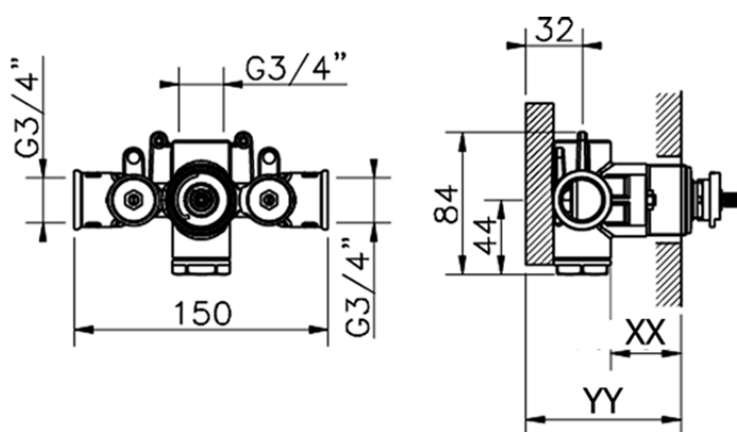

## Exposed part for concealed thermo shower valve THERMO\_SU007200

SU007200

<https://en.huberitalia.com/exposed-part-for-concealed-thermo-shower-valve-thermo-su007200>

Piastra/Plate/Plaque/Platte/Placa

2-3mm: XX 25-40 YY 76-91

10mm: XX 16-31 YY 65-80

ZB007221

<https://en.huberitalia.com/3-4-concealed-thermostatic-shower-valve-concealed-zb007221>

ZB007201

<https://en.huberitalia.com/1-2-concealed-thermostatic-shower-valve-concealed-zb007201>