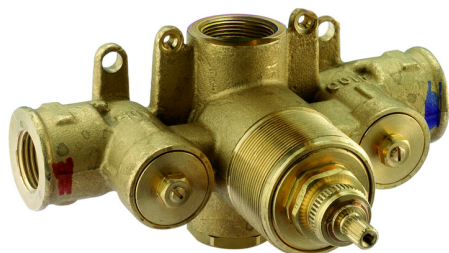

Exposed part for concealed thermo shower valve THERMO_SU007200

MODEL **SU007200**

Exposed part for concealed thermo shower valve, without stopvalve, without concealed part, for items ZB007201-ZB007221

AVAILABLE FINISHINGS

-  **21** 21 Chrome
-  **40** 40 Matt Black
-  **2F** 2F Brushed Nickel
-  **2W** 2W Brushed Gold

CHARACTERISTICS

Installation **Concealed**
 Required concealed parts **ZB007221**
ZB007201

Thermostatic

The Huber thermostatic is your personal water manager, helping you to handle, control and save water and energy.

3/4" Concealed thermostatic shower valve CONCEALED_ZB007221

MODEL **ZB007221**

3/4" Concealed thermostatic valve, without Stopvalve, without trim kit

AVAILABLE FINISHINGS

CHARACTERISTICS

| | |
|------------------------------|------------------|
| Installation | Concealed |
| Cartridge Spare Parts | 23.51A.HF |
| HF Thermostatic Valve | |
| Concealed | 1 |

1/2" Concealed thermostatic shower valve CONCEALED_ZB007201

MODEL **ZB007201**

1/2" Concealed thermostatic shower valve, without Stopvalve, without trim kit

AVAILABLE FINISHINGS

 **04** 04 Without finishing