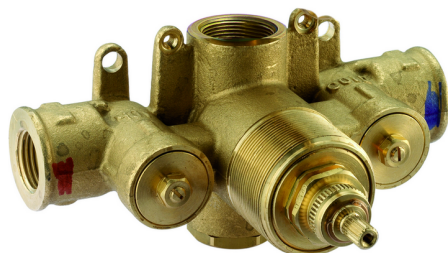

## Exposed part for concealed thermo shower valve THERMO\_SU007200

MODEL **SU007200**

Exposed part for concealed thermo shower valve, without stopvalve, without concealed part, for items ZB007201-ZB007221

## 3/4" Concealed thermostatic shower valve CONCEALED\_ZB007221

MODEL **ZB007221**

3/4" Concealed thermostatic valve, without  
Stopvalve, without trim kit

AVAILABLE FINISHINGS

CHARACTERISTICS

Installation	<b>Concealed</b>
Cartridge Spare Parts	<b>23.51A.HF</b>
<b>HF Thermostatic Valve</b>	
Concealed	<b>1</b>

### Thermostatic

The Huber thermostatic is your personal water manager, helping you to handle, control and save water and energy.

**1/2" Concealed thermostatic shower valve CONCEALED\_ZB007201**

MODEL **ZB007201**

1/2" Concealed thermostatic shower valve, without Stopvalve, without trim kit

AVAILABLE FINISHINGS

 **04** 04 Without finishing

CHARACTERISTICS

Installation	<b>Concealed</b>
Cartridge Spare Parts	<b>24.04A.PP</b>
<b>8x20 Plus P Thermostatic Valve</b>	
Concealed	<b>1</b>