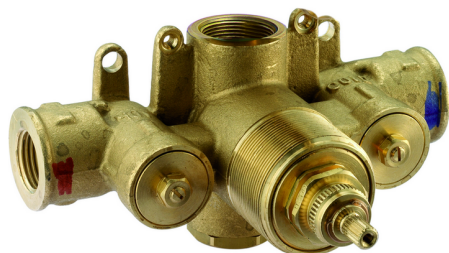

Exposed part for concealed thermo shower valve THERMO_SU007200

MODEL **SU007200**

Exposed part for concealed thermo shower valve, without stopvalve, without concealed part, for items ZB007201-ZB007221

AVAILABLE FINISHINGS

3/4" Concealed thermostatic shower valve CONCEALED_ZB007221

MODEL **ZB007221**

3/4" Concealed thermostatic valve, without Stopvalve, without trim kit

AVAILABLE FINISHINGS

CHARACTERISTICS

| | |
|------------------------------|------------------|
| Installation | Concealed |
| Cartridge Spare Parts | 23.51A.HF |
| HF Thermostatic Valve | |
| Concealed | 1 |

Piastra/Plate/Plaque/Platte/Placa
 2-3mm: XX 25-40 YY 76-91
 10mm: XX 16-31 YY 65-80

Thermostatic

The Huber thermostatic is your personal water manager, helping you to handle, control and save water and energy.

1/2" Concealed thermostatic shower valve CONCEALED_ZB007201

MODEL **ZB007201**

1/2" Concealed thermostatic shower valve, without Stopvalve, without trim kit

AVAILABLE FINISHINGS

 **04** 04 Without finishing