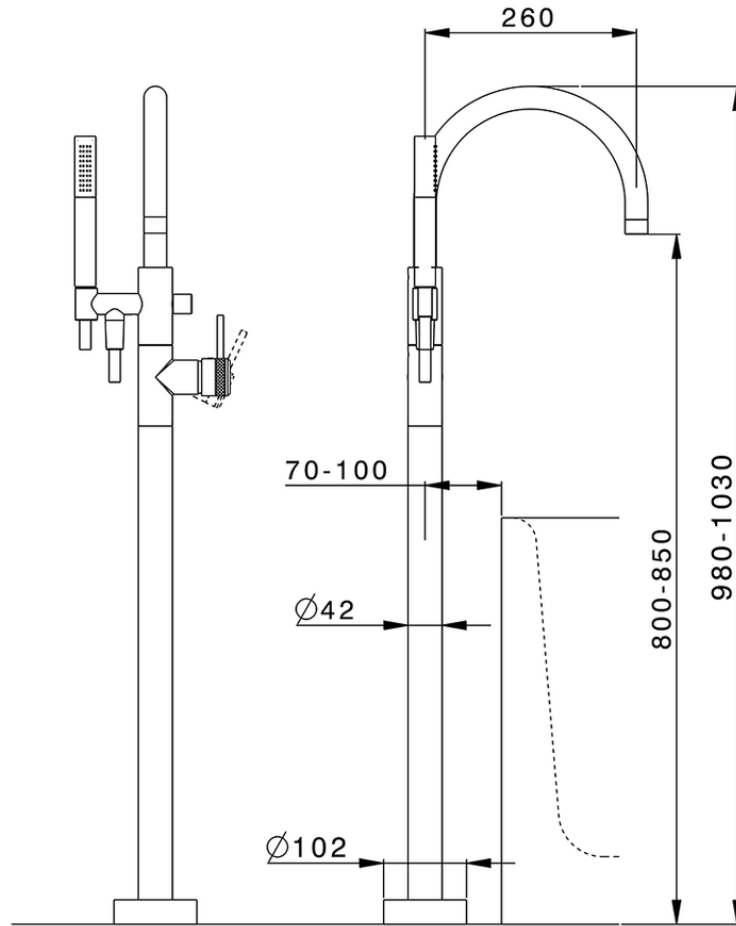

Exposed part for single-lever bath shower mixer CHRONOS_CR014200

CR014200

<https://en.huberitalia.com/exposed-part-for-single-lever-bath-shower-mixer-chronos-cr014200>

ZB004510

<https://en.huberitalia.com/concealed-part-single-lever-free-standing-concealed-zb004510>