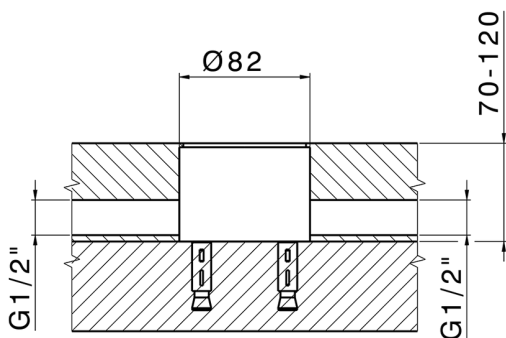

## Exposed part for single-lever bath shower mixer CHRONOS\_CR014200

MODEL **CR014200**

Exposed part for single-lever bath shower mixer,handshower holder on column,Brass D.24mm minimalistic one spray handshower,150 cm smooth SUPREME Flexible Hose,without concealed part (for item ZB004510)

**Concealed part single lever free-standing CONCEALED\_ZB004510**

MODEL **ZB004510**

Floor mounted concealed part, for free-standing mixer

AVAILABLE FINISHINGS

 **04** 04 Without finishing

CHARACTERISTICS

Installation	<b>Concealed</b>
Concealed	<b>1</b>