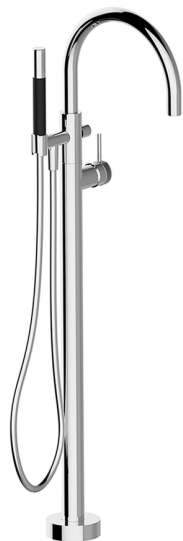

Exposed part for single-lever bath shower mixer CHRONOS_CR014200

MODEL **CR014200**

Exposed part for single-lever bath shower mixer,handshower holder on column,Brass D.24mm minimalistic one spray handshower,150 cm smooth SUPREME Flexible Hose,without concealed part (for item ZB004510)

AVAILABLE FINISHINGS

-  **21** 21 Chrome
-  **2F** 2F Brushed Nickel
-  **2Q** 2Q Black Titanium

CHARACTERISTICS

- Cartridge Spare Parts **ZZ95409000**
- 35 mm Cartridge**
- Installation **Concealed**
- Required concealed parts **ZB004510**

EcoStop

EcoStop feature limits water flow to approximately 50% of maximum output with one point of resistance on setting. Push slightly past the middle stop only when full water output is required. This will save water up to 50%.

Concealed part single lever free-standing CONCEALED_ZB004510

MODEL **ZB004510**

Floor mounted concealed part, for free-standing mixer

AVAILABLE FINISHINGS

 **04** 04 Without finishing

CHARACTERISTICS

Installation	Concealed
Concealed	1