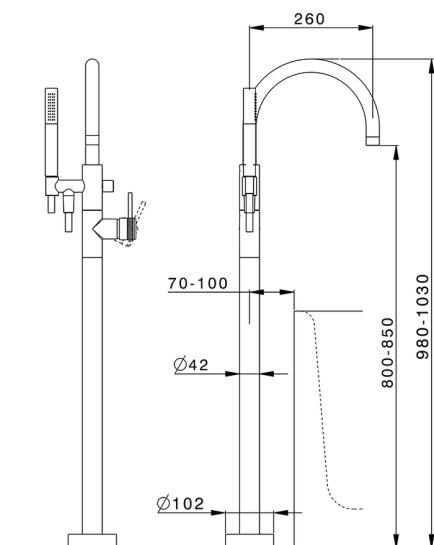

Exposed part for single-lever bath shower mixer CHRONOS_CR014200

MODEL **CR014200**

Exposed part for single-lever bath shower mixer,handshower holder on column,Brass D.24mm minimalistic one spray handshower,150 cm smooth SUPREME Flexible Hose,without concealed part (for item ZB004510)

AVAILABLE FINISHINGS

-  **21** 21 Chrome
-  **2F** 2F Brushed Nickel
-  **2Q** 2Q Black Titanium

CHARACTERISTICS

- Cartridge Spare Parts **ZZ95409000**
- 35 mm Cartridge**
- Installation **Concealed**
- Required concealed parts **ZB004510**

EcoStop

EcoStop feature limits water flow to approximately 50% of maximum output with one point of resistance on setting. Push slightly past the middle stop only when full water output is required. This will save water up to 50%.

Concealed part single lever free-standing CONCEALED_ZB004510

MODEL **ZB004510**

Floor mounted concealed part, for free-standing mixer

AVAILABLE FINISHINGS

 **04** 04 Without finishing

CHARACTERISTICS

| | |
|--------------|------------------|
| Installation | Concealed |
| Concealed | 1 |