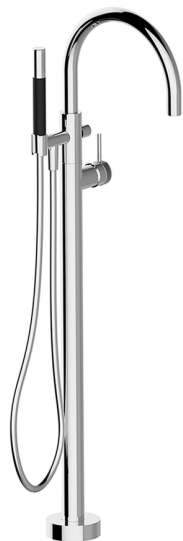

Exposed part for single-lever bath shower mixer CHRONOS_CR014200

MODEL **CR014200**

Exposed part for single-lever bath shower mixer,handshower holder on column,Brass D.24mm minimalistic one spray handshower,150 cm smooth SUPREME Flexible Hose,without concealed part (for item ZB004510)

AVAILABLE FINISHINGS

-  **21** 21 Chrome
-  **2F** 2F Brushed Nickel
-  **2Q** 2Q Black Titanium

CHARACTERISTICS

- Cartridge Spare Parts **ZZ95409000**
- 35 mm Cartridge**
- Installation **Concealed**
- Required concealed parts **ZB004510**

EcoStop

EcoStop feature limits water flow to approximately 50% of maximum output with one point of resistance on setting. Push slightly past the middle stop only when full water output is required. This will save water up to 50%.

Concealed part single lever free-standing CONCEALED_ZB004510

MODEL **ZB004510**

Floor mounted concealed part, for free-standing mixer

AVAILABLE FINISHINGS

 **04** 04 Without finishing

CHARACTERISTICS

| | |
|--------------|------------------|
| Installation | Concealed |
| Concealed | 1 |