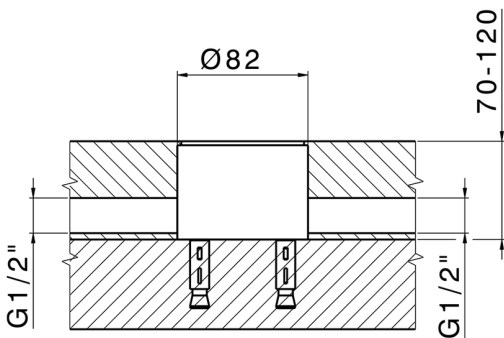

Exposed part for single-lever bath shower mixer CHRONOS_CR014200

MODEL **CR014200**

Exposed part for single-lever bath shower mixer,handshower holder on column,Brass D.24mm minimalistic one spray handshower,150 cm smooth SUPREME Flexible Hose,without concealed part (for item ZB004510)

Concealed part single lever free-standing CONCEALED_ZB004510

MODEL **ZB004510**

Floor mounted concealed part, for free-standing mixer

AVAILABLE FINISHINGS

 **04** 04 Without finishing

CHARACTERISTICS

Installation	Concealed
Concealed	1