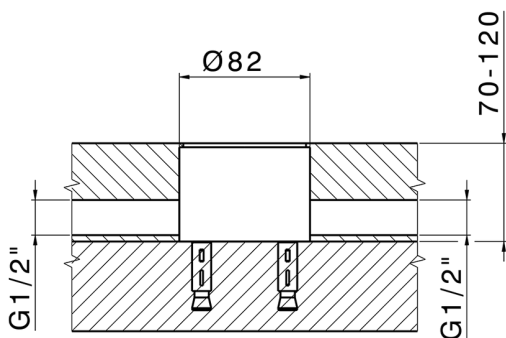

Exposed part for single-lever bath shower mixer CHRONOS_CR014200

MODEL **CR014200**

Exposed part for single-lever bath shower mixer,handshower holder on column,Brass D.24mm minimalistic one spray handshower,150 cm smooth SUPREME Flexible Hose,without concealed part (for item ZB004510)

Concealed part single lever free-standing CONCEALED_ZB004510

MODEL **ZB004510**

Floor mounted concealed part, for free-standing mixer

AVAILABLE FINISHINGS

 **04** 04 Without finishing

CHARACTERISTICS

Installation	Concealed
Concealed	1