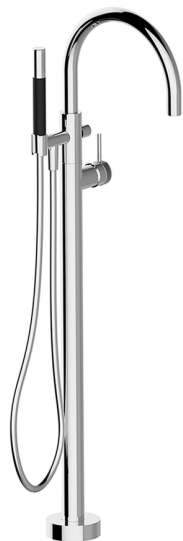

## Exposed part for single-lever bath shower mixer CHRONOS\_CR014200

MODEL **CR014200**

Exposed part for single-lever bath shower mixer,handshower holder on column,Brass D.24mm minimalistic one spray handshower,150 cm smooth SUPREME Flexible Hose,without concealed part (for item ZB004510)

### AVAILABLE FINISHINGS

-  **21** 21 Chrome
-  **2F** 2F Brushed Nickel
-  **2Q** 2Q Black Titanium

### CHARACTERISTICS

- Cartridge Spare Parts **ZZ95409000**
- 35 mm Cartridge**
- Installation **Concealed**
- Required concealed parts **ZB004510**

**Concealed part single lever free-standing CONCEALED\_ZB004510**

MODEL **ZB004510**

Floor mounted concealed part, for free-standing mixer

AVAILABLE FINISHINGS

 **04** 04 Without finishing

CHARACTERISTICS

Installation	<b>Concealed</b>
Concealed	<b>1</b>