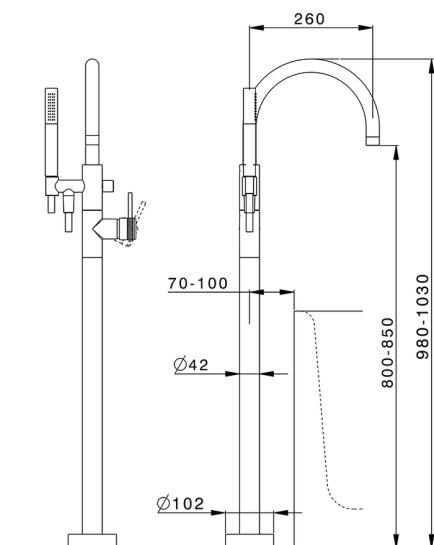

Exposed part for single-lever bath shower mixer CHRONOS_CR014200

MODEL **CR014200**

Exposed part for single-lever bath shower mixer,handshower holder on column,Brass D.24mm minimalistic one spray handshower,150 cm smooth SUPREME Flexible Hose,without concealed part (for item ZB004510)

AVAILABLE FINISHINGS

-  **21** 21 Chrome
-  **2F** 2F Brushed Nickel
-  **2Q** 2Q Black Titanium

CHARACTERISTICS

Cartridge Spare Parts **ZZ95409000**
35 mm Cartridge
 Installation **Concealed**
 Required concealed parts **ZB004510**

EcoStop

EcoStop feature limits water flow to approximately 50% of maximum output with one point of resistance on setting. Push slightly past the middle stop only when full water output is required. This will save water up to 50%.

Concealed part single lever free-standing CONCEALED_ZB004510

MODEL **ZB004510**

Floor mounted concealed part, for free-standing mixer

AVAILABLE FINISHINGS

 **04** 04 Without finishing

CHARACTERISTICS

Installation	Concealed
Concealed	1