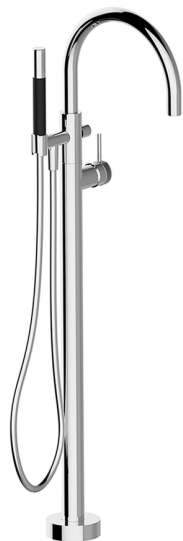

Exposed part for single-lever bath shower mixer CHRONOS_CR014200

MODEL **CR014200**

Exposed part for single-lever bath shower mixer,handshower holder on column,Brass D.24mm minimalistic one spray handshower,150 cm smooth SUPREME Flexible Hose,without concealed part (for item ZB004510)

AVAILABLE FINISHINGS

-  **21** 21 Chrome
-  **2F** 2F Brushed Nickel
-  **2Q** 2Q Black Titanium

CHARACTERISTICS

Cartridge Spare Parts **ZZ95409000**
35 mm Cartridge
 Installation **Concealed**
 Required concealed parts **ZB004510**

EcoStop

EcoStop feature limits water flow to approximately 50% of maximum output with one point of resistance on setting. Push slightly past the middle stop only when full water output is required. This will save water up to 50%.

Concealed part single lever free-standing CONCEALED_ZB004510

MODEL **ZB004510**

Floor mounted concealed part, for free-standing mixer

AVAILABLE FINISHINGS

 **04** 04 Without finishing

CHARACTERISTICS

Installation	Concealed
Concealed	1