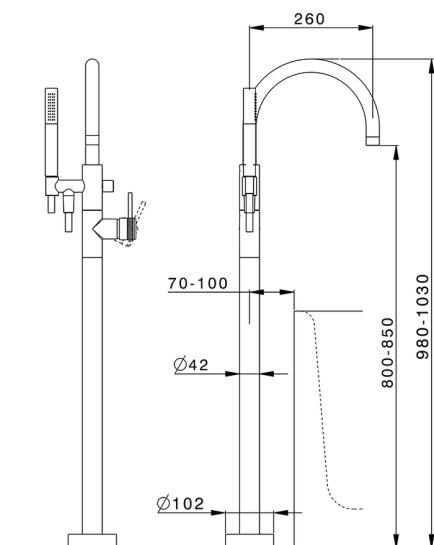

Exposed part for single-lever bath shower mixer CHRONOS_CR014200

MODEL **CR014200**

Exposed part for single-lever bath shower mixer,handshower holder on column,Brass D.24mm minimalistic one spray handshower,150 cm smooth SUPREME Flexible Hose,without concealed part (for item ZB004510)

AVAILABLE FINISHINGS

- **21** 21 Chrome
- **2F** 2F Brushed Nickel
- **2Q** 2Q Black Titanium

CHARACTERISTICS

- Cartridge Spare Parts **ZZ95409000**
- **35 mm Cartridge**
- Installation **Concealed**
- Required concealed parts **ZB004510**

EcoStop

EcoStop feature limits water flow to approximately 50% of maximum output with one point of resistance on setting. Push slightly past the middle stop only when full water output is required. This will save water up to 50%.