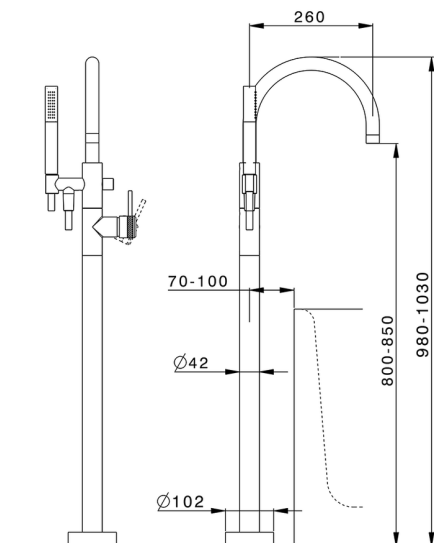

## Exposed part for single-lever bath shower mixer CHRONOS\_CR014200

MODEL **CR014200**

Exposed part for single-lever bath shower mixer,handshower holder on column,Brass D.24mm minimalistic one spray handshower,150 cm smooth SUPREME Flexible Hose,without concealed part (for item ZB004510)

### CHARACTERISTICS

- Cartridge Spare Parts **ZZ95409000**
- 35 mm Cartridge**
- Installation **Concealed**
- Required concealed parts **ZB004510**

### EcoStop

EcoStop feature limits water flow to approximately 50% of maximum output with one point of resistance on setting. Push slightly past the middle stop only when full water output is required. This will save water up to 50%.