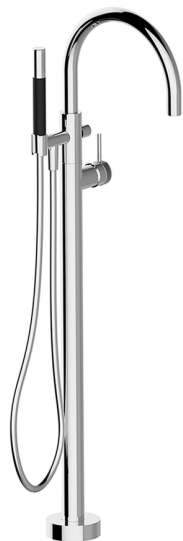

## Exposed part for single-lever bath shower mixer CHRONOS\_CR014200

MODEL **CR014200**

Exposed part for single-lever bath shower mixer,handshower holder on column,Brass D.24mm minimalistic one spray handshower,150 cm smooth SUPREME Flexible Hose,without concealed part (for item ZB004510)

### AVAILABLE FINISHINGS

-  **21** 21 Chrome
-  **2F** 2F Brushed Nickel
-  **2Q** 2Q Black Titanium

### CHARACTERISTICS

- Cartridge Spare Parts **ZZ95409000**
- 35 mm Cartridge**
- Installation **Concealed**
- Required concealed parts **ZB004510**

## Concealed part single lever free-standing CONCEALED\_ZB004510

MODEL **ZB004510**

Floor mounted concealed part, for free-standing mixer

AVAILABLE FINISHINGS

**04** 04 Without finishing

CHARACTERISTICS

Installation	<b>Concealed</b>
Concealed	<b>1</b>