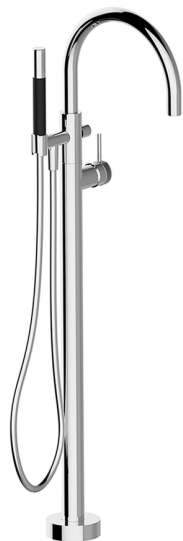

## Exposed part for single-lever bath shower mixer CHRONOS\_CR014200

MODEL **CR014200**

Exposed part for single-lever bath shower mixer, handshower holder on column, Brass D.24mm minimalistic one spray handshower, 150 cm smooth SUPREME Flexible Hose, without concealed part (for item ZB004510)

### AVAILABLE FINISHINGS

-  **21** 21 Chrome
-  **2F** 2F Brushed Nickel
-  **2Q** 2Q Black Titanium

### CHARACTERISTICS

- Cartridge Spare Parts **ZZ95409000**
- 35 mm Cartridge**
- Installation **Concealed**
- Required concealed parts **ZB004510**

## Concealed part single lever free-standing CONCEALED\_ZB004510

MODEL **ZB004510**

Floor mounted concealed part, for free-standing mixer

AVAILABLE FINISHINGS

 **04** 04 Without finishing

CHARACTERISTICS

Installation	<b>Concealed</b>
Concealed	<b>1</b>