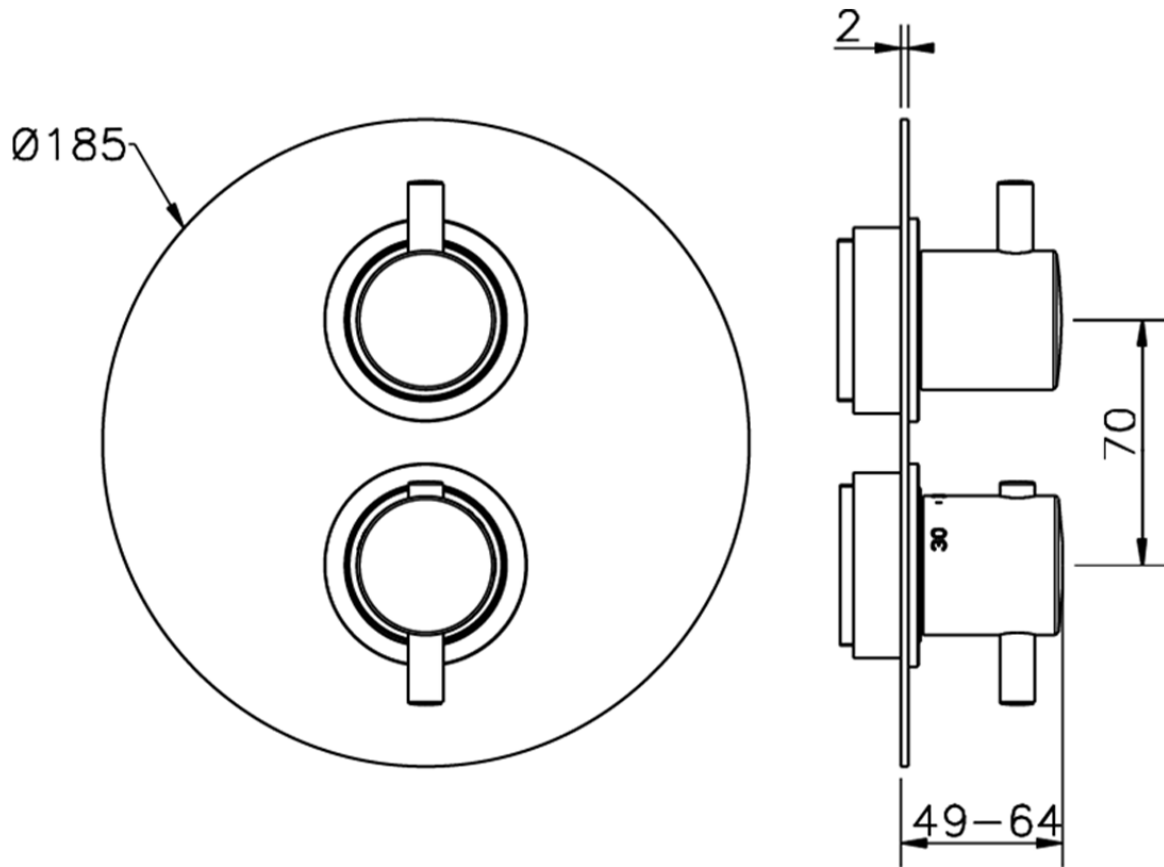

## Exposed part for 3-outlet thermostatic mixer NUOVA KIRUNA\_K2018200

K2018200

<https://en.huberitalia.com/exposed-part-for-3-outlet-thermostatic-mixer-nuova-kiruna-k2018200>

**Piastra/Plate/Plaque/Platte/Placa**

2-3mm: XX 25-40 YY 76-91

10 mm: XX 16-31 YY 65-80

ZB018201

<https://en.huberitalia.com/3-outlet-concealed-thermostatic-shower-valve-concealed-zb018201>

2024-12-19