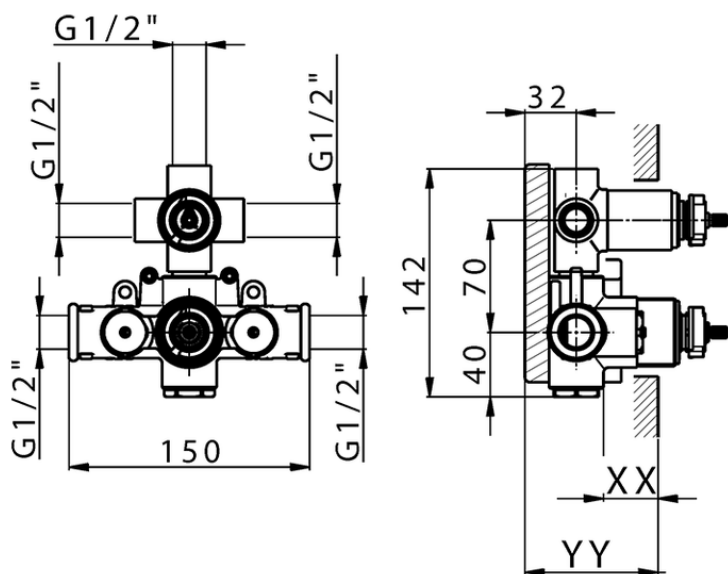

## Exposed part for 3-outlet thermostatic mixer NUOVA KIRUNA\_K2018200

K2018200

<https://en.huberitalia.com/exposed-part-for-3-outlet-thermostatic-mixer-nuova-kiruna-k2018200>

**Piastra/Plate/Plaque/Platte/Placa**

2-3mm: XX 25-40 YY 76-91

10 mm: XX 16-31 YY 65-80

ZB018201

<https://en.huberitalia.com/3-outlet-concealed-thermostatic-shower-valve-concealed-zb018201>

2024-12-19