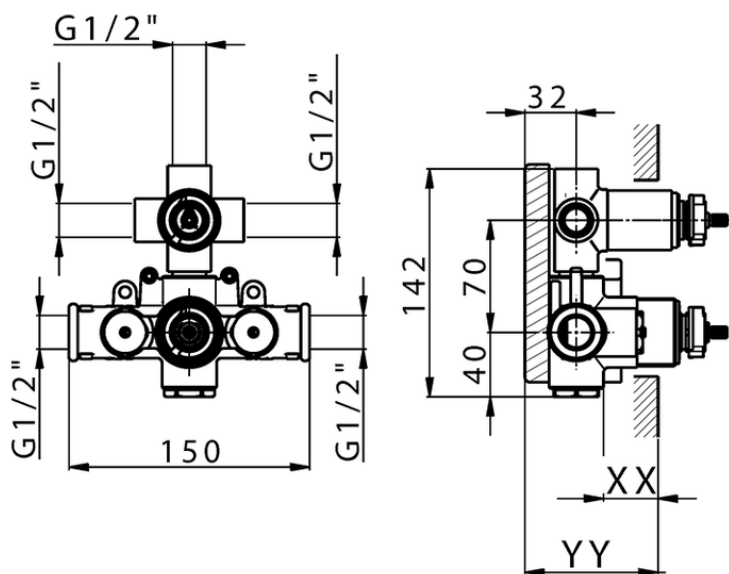

Exposed part for 3-outlet thermostatic mixer NUOVA KIRUNA_K2018200

K2018200

<https://en.huberitalia.com/exposed-part-for-3-outlet-thermostatic-mixer-nuova-kiruna-k2018200>

Piastra/Plate/Plaque/Platte/Placa

2-3mm: XX 25-40 YY 76-91

10 mm: XX 16-31 YY 65-80

ZB018201

<https://en.huberitalia.com/3-outlet-concealed-thermostatic-shower-valve-concealed-zb018201>

2024-12-19