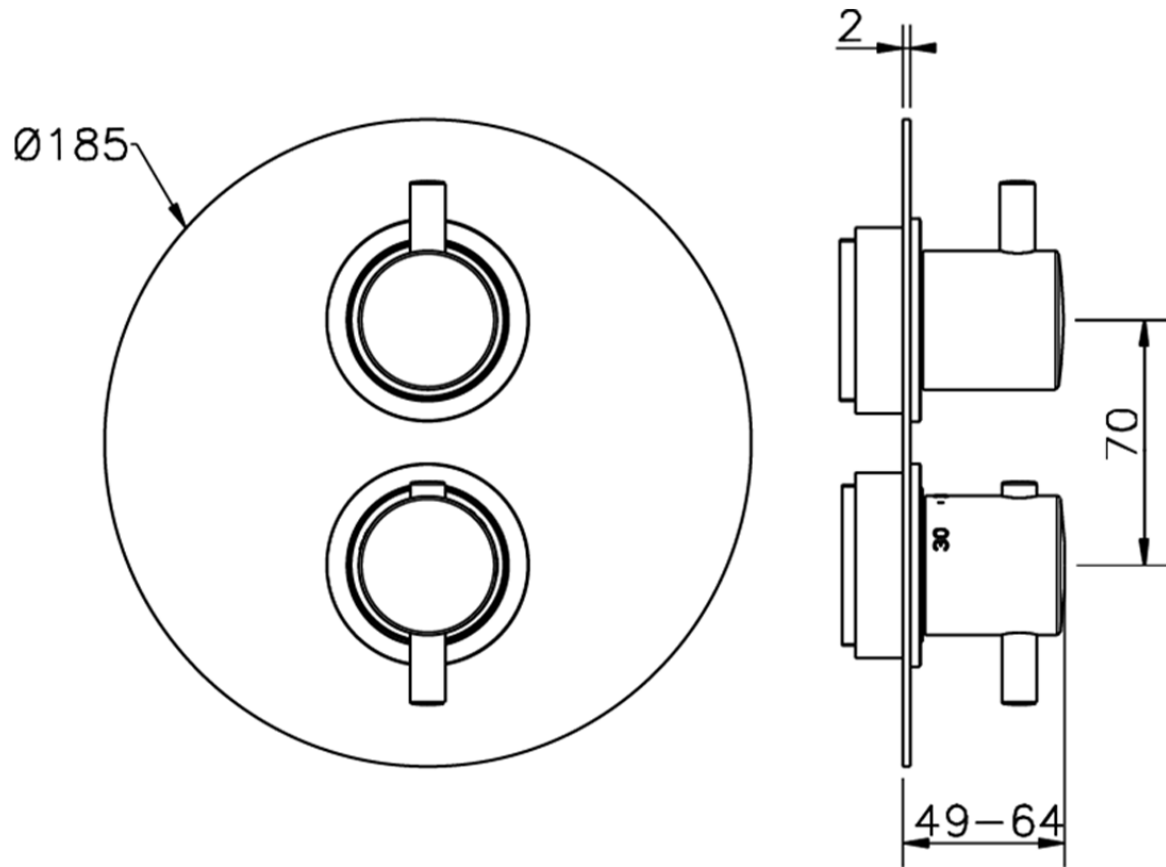

Exposed part for 3-outlet thermostatic mixer NUOVA KIRUNA_K2018200

K2018200

<https://en.huberitalia.com/exposed-part-for-3-outlet-thermostatic-mixer-nuova-kiruna-k2018200>

Piastra/Plate/Plaque/Platte/Placa

2-3mm: XX 25-40 YY 76-91

10 mm: XX 16-31 YY 65-80

ZB018201

<https://en.huberitalia.com/3-outlet-concealed-thermostatic-shower-valve-concealed-zb018201>

2024-12-19