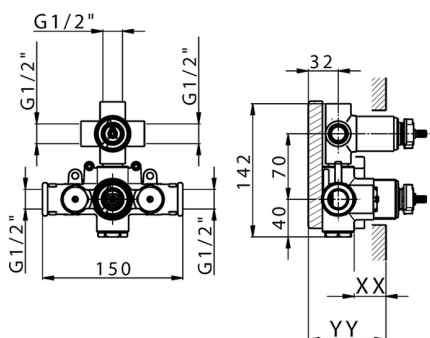

## 3-outlet Concealed thermostatic shower valve CONCEALED\_ZB018201

MODEL **ZB018201**

3-Outlet Concealed thermostatic mixer, with 3-outlet diverter, without trim kit

AVAILABLE FINISHINGS

CHARACTERISTICS

Installation **Concealed**

Cartridge Spare Parts **24.04A.PP**

**8x20 Plus P Thermostatic Valve**

Concealed **1**

Piastra/Plate/Plaque/Platte/Placa

2-3mm: XX 25-40 YY 76-91

10 mm: XX 16-31 YY 65-80