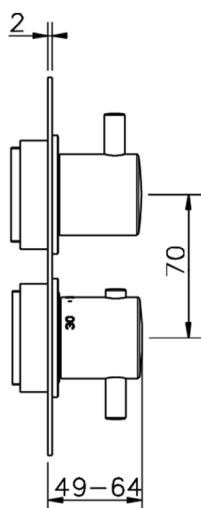

Exposed part for 3-outlet thermostatic mixer NUOVA KIRUNA_K2018200

MODEL **K2018200**

Exposed part for 3-outlet thermostatic mixer, with 3 outlet diverter, without concealed part, for item ZB018201

AVAILABLE FINISHINGS

- **21** 21 Chrome
- **26** 26 Old Copper
- **2F** 2F Brushed Nickel
- **2W** 2W Brushed Gold
- **40** 40 Matt Black
- **4Q** 4Q Matt White

CHARACTERISTICS

Installation **Concealed**
Required concealed parts **ZB018201**

Thermostatic

The Huber thermostatic is your personal water manager, helping you to handle, control and save water and energy.