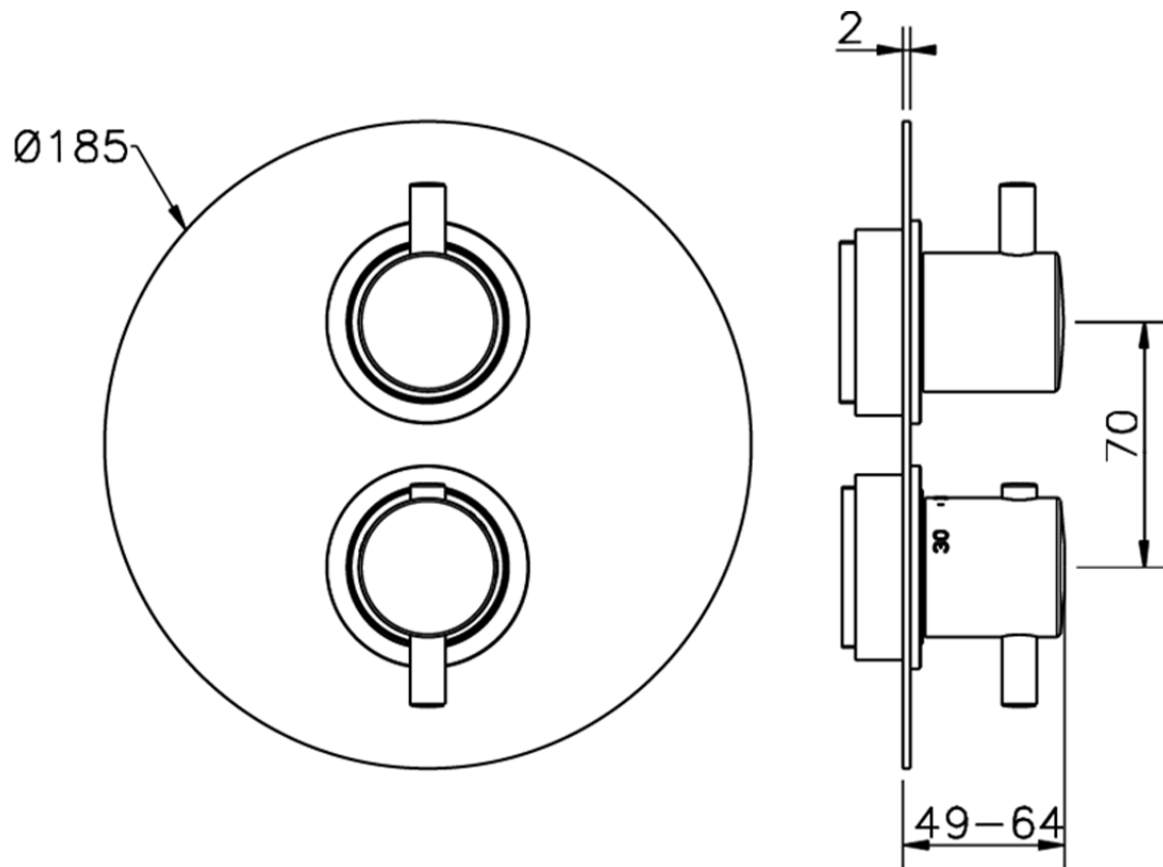

Exposed part for 3-outlet thermostatic mixer NUOVA KIRUNA_K2018200

K2018200

<https://en.huberitalia.com/exposed-part-for-3-outlet-thermostatic-mixer-nuova-kiruna-k2018200>

Piastra/Plate/Plaque/Platte/Placa

2-3mm: XX 25-40 YY 76-91

10 mm: XX 16-31 YY 65-80

ZB018201

<https://en.huberitalia.com/3-outlet-concealed-thermostatic-shower-valve-concealed-zb018201>

2024-12-19