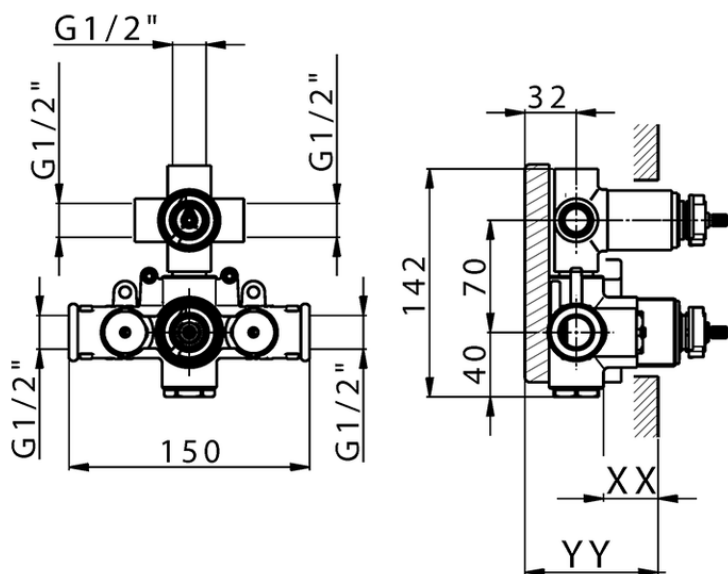

Exposed part for 3-outlet thermostatic mixer NUOVA KIRUNA_K2018200

K2018200

<https://en.huberitalia.com/exposed-part-for-3-outlet-thermostatic-mixer-nuova-kiruna-k2018200>

Piastra/Plate/Plaque/Platte/Placa

2-3mm: XX 25-40 YY 76-91

10 mm: XX 16-31 YY 65-80

ZB018201

<https://en.huberitalia.com/3-outlet-concealed-thermostatic-shower-valve-concealed-zb018201>

2024-12-19