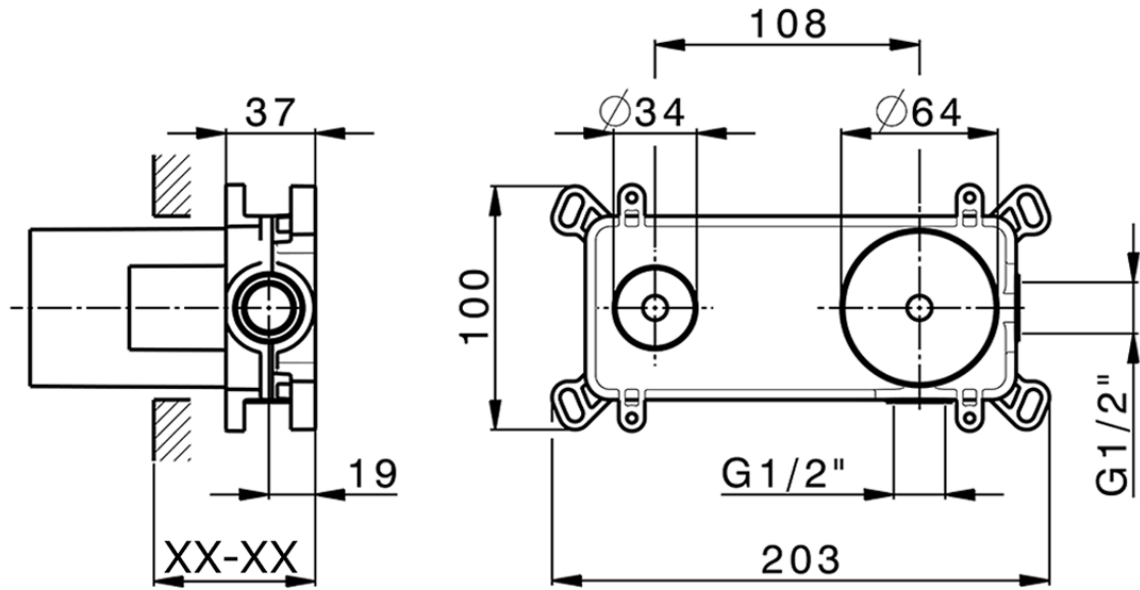

Exposed part for single lever washbasin valve NUOVA KIRUNA_K200551D

K200551D

<https://en.huberitalia.com/exposed-part-for-single-lever-washbasin-valve-nuova-kiruna-k200551d>

Piastra/Plate/Plaque/Platte/Placa

2-3mm: XX 56-76

10mm: XX 48-68