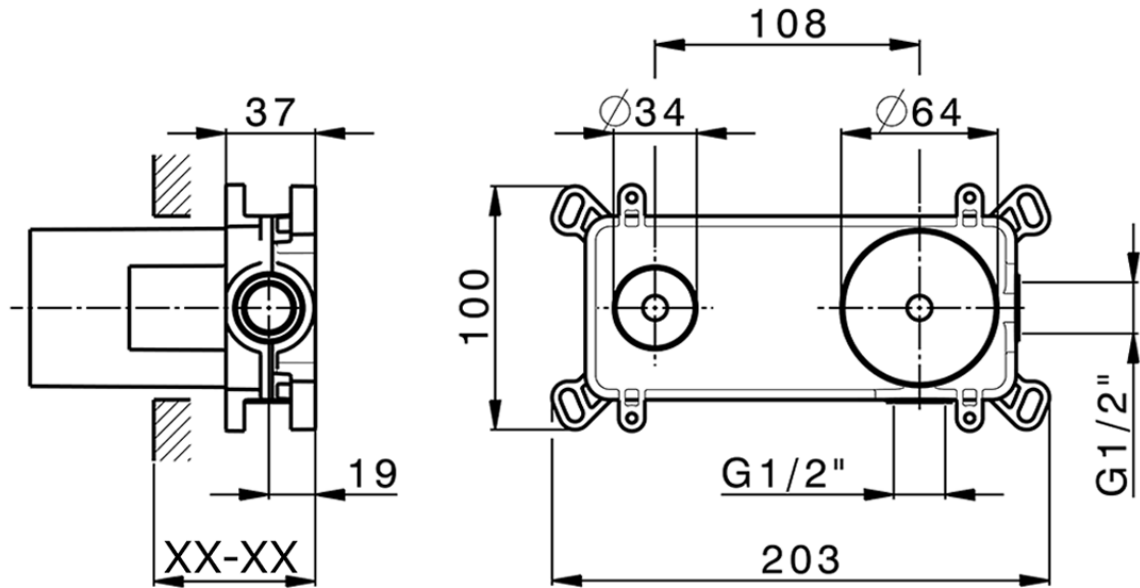

Exposed part for single lever washbasin valve NUOVA KIRUNA_K200551D

K200551D

<https://en.huberitalia.com/exposed-part-for-single-lever-washbasin-valve-nuova-kiruna-k200551d>

Piastra/Plate/Plaque/Platte/Placa

2-3mm: XX 56-76

10mm: XX 48-68