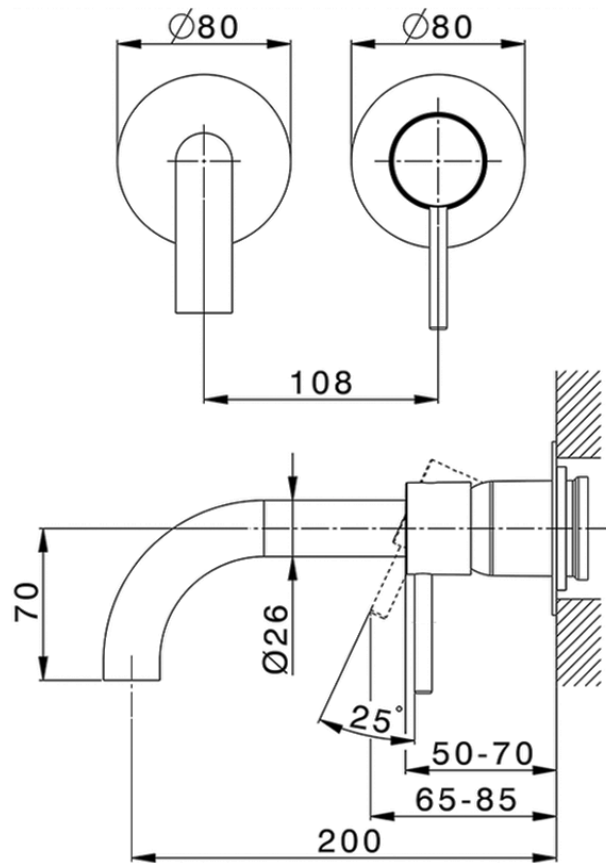

Exposed part for single lever washbasin valve NUOVA KIRUNA\_K200551D

K200551D

<https://en.huberitalia.com/exposed-part-for-single-lever-washbasin-valve-nuova-kiruna-k200551d>

Piastra/Plate/Plaque/Platte/Placa

2-3mm: XX 56-76

10mm: XX 48-68