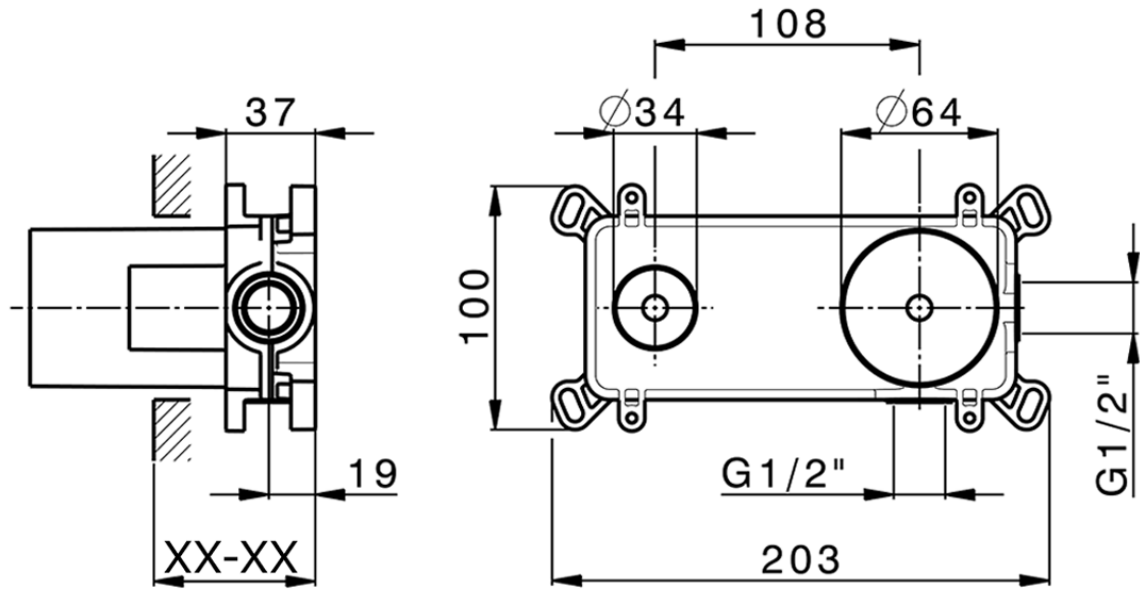

Exposed part for single lever washbasin valve NUOVA KIRUNA\_K200551D

K200551D

<https://en.huberitalia.com/exposed-part-for-single-lever-washbasin-valve-nuova-kiruna-k200551d>

Piastra/Plate/Plaque/Platte/Placa

2-3mm: XX 56-76

10mm: XX 48-68