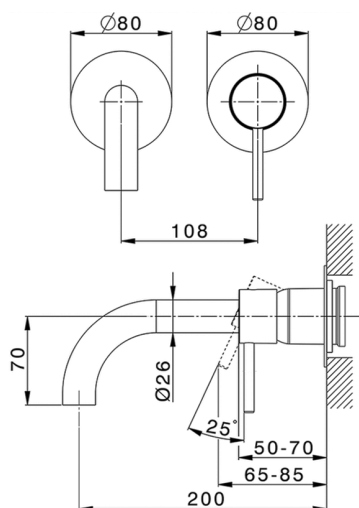

Exposed part for single lever washbasin valve NUOVA KIRUNA_K200551D

MODEL **K200551D**

Exposed part for single lever basin mixer, without concealed part, spout L.200 mm, for item Easy-Box ZB002450 and art. ZB025510

Required concealed parts **ZB002450**

Concealed single lever washbasin mixer Easy-Box CONCEALED_ZB002450

MODEL **ZB002450**

Concealed single lever washbasin mixer
Easy-Box, with protection guard box, without trim kit

AVAILABLE FINISHINGS

CHARACTERISTICS

Concealed **1**
Cartridge Spare Parts **ZZ95409000**
35 mm Cartridge

Piastra/Plate/Plaque/Platte/Placa

2-3mm: XX 56-76

10mm: XX 48-68

EcoStop

EcoStop feature limits water flow to approximately 50% of maximum output with one point of resistance on setting. Push slightly past the middle stop only when full water output is required. This will save water up to 50%.