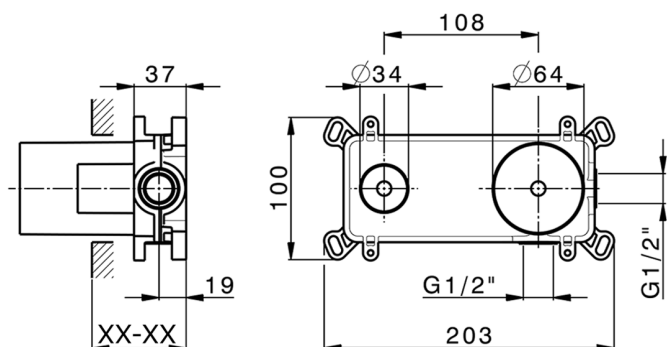

Exposed part for single lever washbasin valve NUOVA KIRUNA_K200551D

MODEL **K200551D**

Exposed part for single lever basin mixer, without concealed part, spout L.200 mm, for item Easy-Box ZB002450 and art. ZB025510

Required concealed parts **ZB002450**

Concealed single lever washbasin mixer Easy-Box CONCEALED_ZB002450

MODEL **ZB002450**

Concealed single lever washbasin mixer
Easy-Box, with protection guard box, without trim kit

AVAILABLE FINISHINGS

CHARACTERISTICS

Concealed **1**
Cartridge Spare Parts **ZZ95409000**
35 mm Cartridge

Piastra/Plate/Plaque/Platte/Placa

2-3mm: XX 56-76

10mm: XX 48-68

EcoStop

EcoStop feature limits water flow to approximately 50% of maximum output with one point of resistance on setting. Push slightly past the middle stop only when full water output is required. This will save water up to 50%.