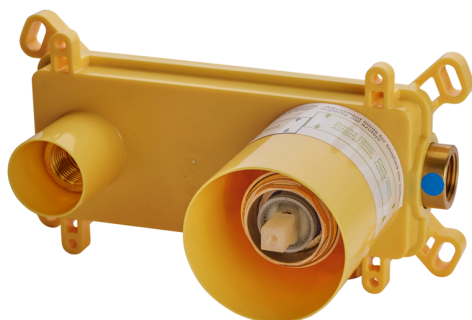

Exposed part for single lever washbasin valve NUOVA KIRUNA_K200551D

MODEL **K200551D**

Exposed part for single lever basin mixer, without concealed part, spout L.200 mm, for item Easy-Box ZB002450 and art. ZB025510

AVAILABLE FINISHINGS

-  **21** 21 Chrome
-  **26** 26 Old Copper
-  **2F** 2F Brushed Nickel
-  **2W** 2W Brushed Gold
-  **40** 40 Matt Black
-  **4Q** 4Q Matt White

CHARACTERISTICS

Installation **Concealed**

Required concealed parts **ZB002450**

Concealed single lever washbasin mixer Easy-Box CONCEALED_ZB002450

MODEL **ZB002450**

Concealed single lever washbasin mixer
Easy-Box, with protection guard box, without trim kit

AVAILABLE FINISHINGS

CHARACTERISTICS

Concealed **1**
Cartridge Spare Parts **ZZ95409000**
35 mm Cartridge

Piastra/Plate/Plaque/Platte/Placa

2-3mm: XX 56-76

10mm: XX 48-68

EcoStop

EcoStop feature limits water flow to approximately 50% of maximum output with one point of resistance on setting. Push slightly past the middle stop only when full water output is required. This will save water up to 50%.