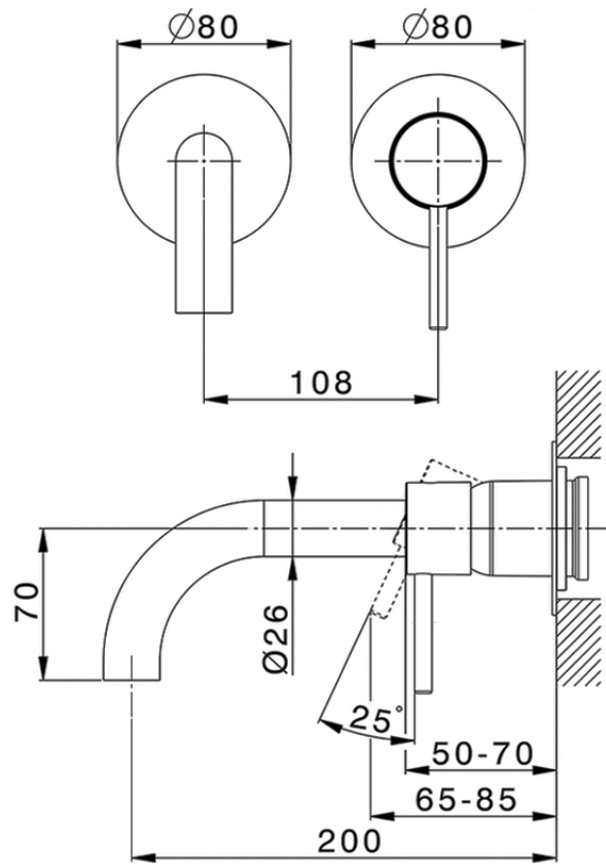

Exposed part for single lever washbasin valve NUOVA KIRUNA_K200551D

K200551D

<https://en.huberitalia.com/exposed-part-for-single-lever-washbasin-valve-nuova-kiruna-k200551d>

Piastra/Plate/Plaque/Platte/Placa

2-3mm: XX 56-76

10mm: XX 48-68