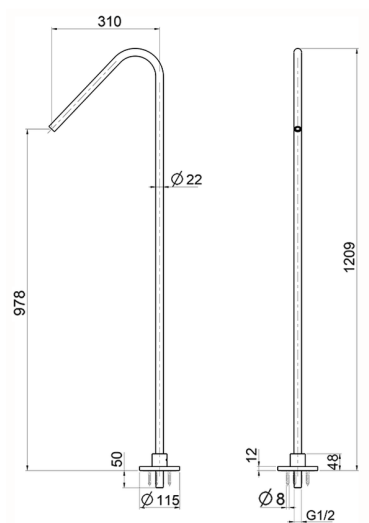

Standing floor mounted spout LYNOX_ZB001280

MODEL **ZB001280**

Standing floor mounted spout, 930 mm Length, Inox AISI 316L, to be mounted with art. LX000304

AVAILABLE FINISHINGS

D1 D1 Brushed Inox

CHARACTERISTICS