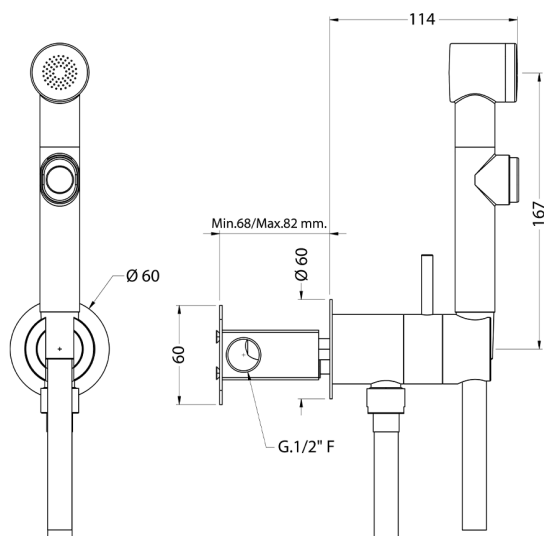

Bidet handshower set HYGENIC SHOWERS_H3007945

MODEL **H3007945**

Bidet handshower set, round wall bracket, gradual mixing of hot&cold water, with concealed part, ABS Bidet handshower - 120 cm PVC flexible hose

AVAILABLE FINISHINGS

CHARACTERISTICS

Bidet handshower

MixedWater

The Huber Mixed Water system enables the gradual mixing of hot and cold water.

2026-05-30