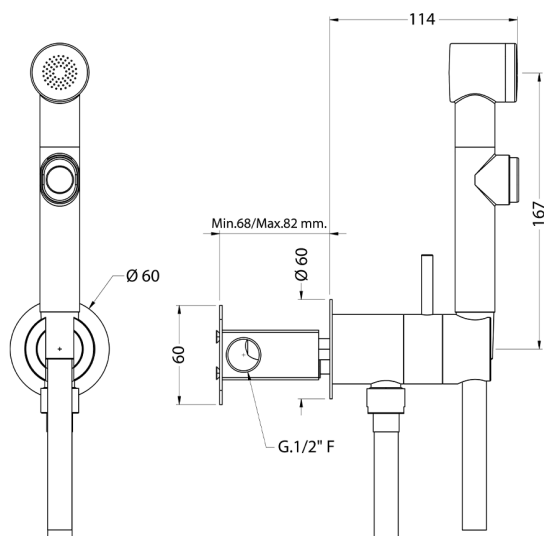

Bidet handshower set HYGENIC SHOWERS_H3007945

MODEL **H3007945**

Bidet handshower set, round wall bracket, gradual mixing of hot&cold water, with concealed part, ABS
Bidet handshower - 120 cm PVC flexible hose

AVAILABLE FINISHINGS

CHARACTERISTICS

Bidet handshower

MixedWater

The Huber Mixed Water system enables the gradual mixing of hot and cold water.

2026-06-26