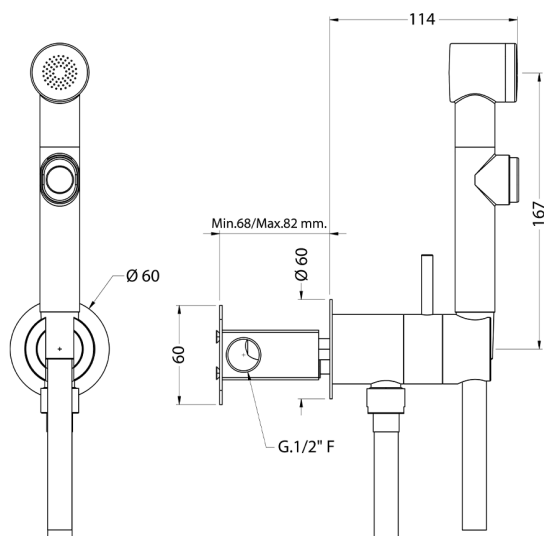

Bidet handshower set HYGENIC SHOWERS_H3007945

MODEL **H3007945**

Bidet handshower set, round wall bracket, gradual mixing of hot&cold water, with concealed part, ABS
Bidet handshower - 120 cm PVC flexible hose

AVAILABLE FINISHINGS

CHARACTERISTICS

Bidet handshower

MixedWater

The Huber Mixed Water system enables the gradual mixing of hot and cold water.

2026-04-05