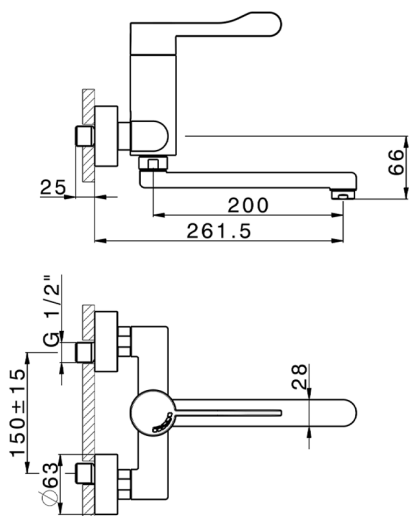

## HTS DesignThermo Sequential Basin Mixer COMMUNITY\_HDT70000

MODEL **HDT70000**

HTS DesignThermo Sequential Basin Mixer, on the wall, swivel spout

AVAILABLE FINISHINGS

CHARACTERISTICS

### Sequential

The Huber sequential thermostatic cartridge HTS is equipped with a new, patented system for integrated and simultaneous adjustment of water temperature and flow.