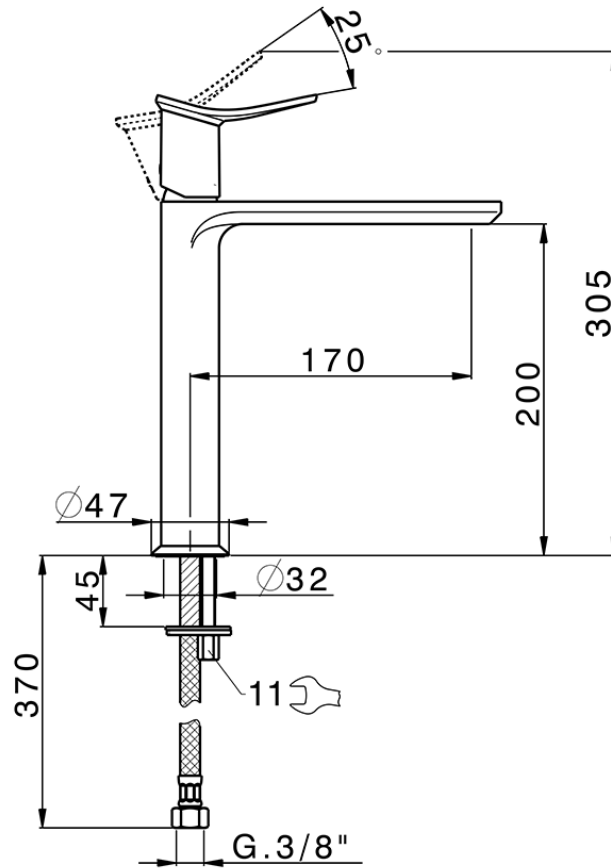

Single lever tall washbasin mixer HARLOCK_HK003541

HK003541

<https://en.huberitalia.com/single-lever-tall-washbasin-mixer-harlock-hk003541>

2024-10-18