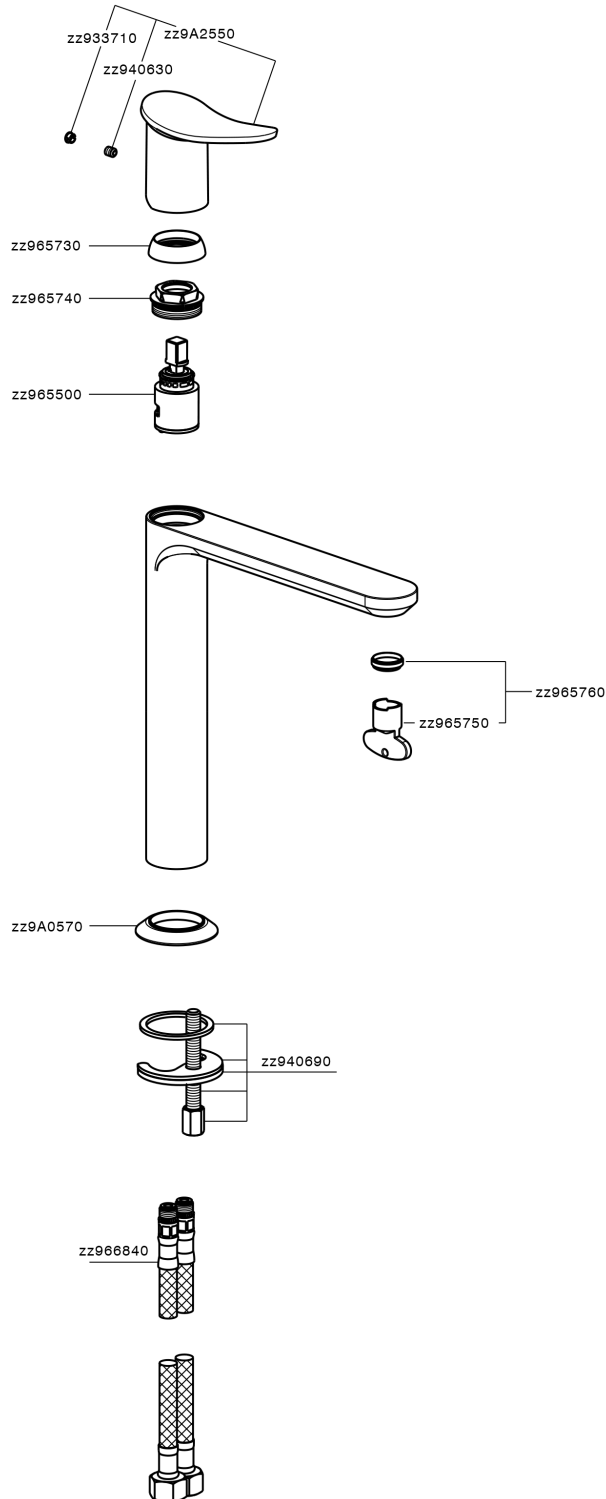

Single lever tall washbasin mixer HARLOCK_HK003541

MODEL **HK003541**

Single lever tall washbasin mixer, without automatic pop-up waste, G. 3/8" stainless steel flexible hoses

AVAILABLE FINISHINGS

-  **21** 21 Chrome
-  **2P** 2P Rose Gold
-  **2Q** 2Q Black Titanium
-  **40** 40 Matt Black
-  **4Q** 4Q Matt White
-  **6T** 6T Chrome/Matt Black

CHARACTERISTICS

Cartridge Spare Parts **ZZ96550000**

25 mm Cartridge

Single lever tall washbasin mixer HARLOCK_HK003541

HK003541

<https://en.huberitalia.com/single-lever-tall-washbasin-mixer-harlock-hk003541>