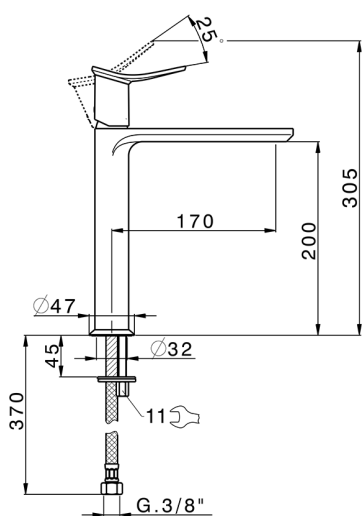

Single lever tall washbasin mixer HARLOCK_HK003541

MODEL **HK003541**

Single lever tall washbasin mixer, without automatic pop-up waste, G. 3/8" stainless steel flexible hoses

AVAILABLE FINISHINGS

-  **21** 21 Chrome
-  **2P** 2P Rose Gold
-  **2Q** 2Q Black Titanium
-  **40** 40 Matt Black
-  **4Q** 4Q Matt White
-  **6T** 6T Chrome/Matt Black

CHARACTERISTICS

Cartridge Spare Parts **ZZ96550000**

25 mm Cartridge

Single lever tall washbasin mixer HARLOCK_HK003541

HK003541

<https://en.huberitalia.com/single-lever-tall-washbasin-mixer-harlock-hk003541>