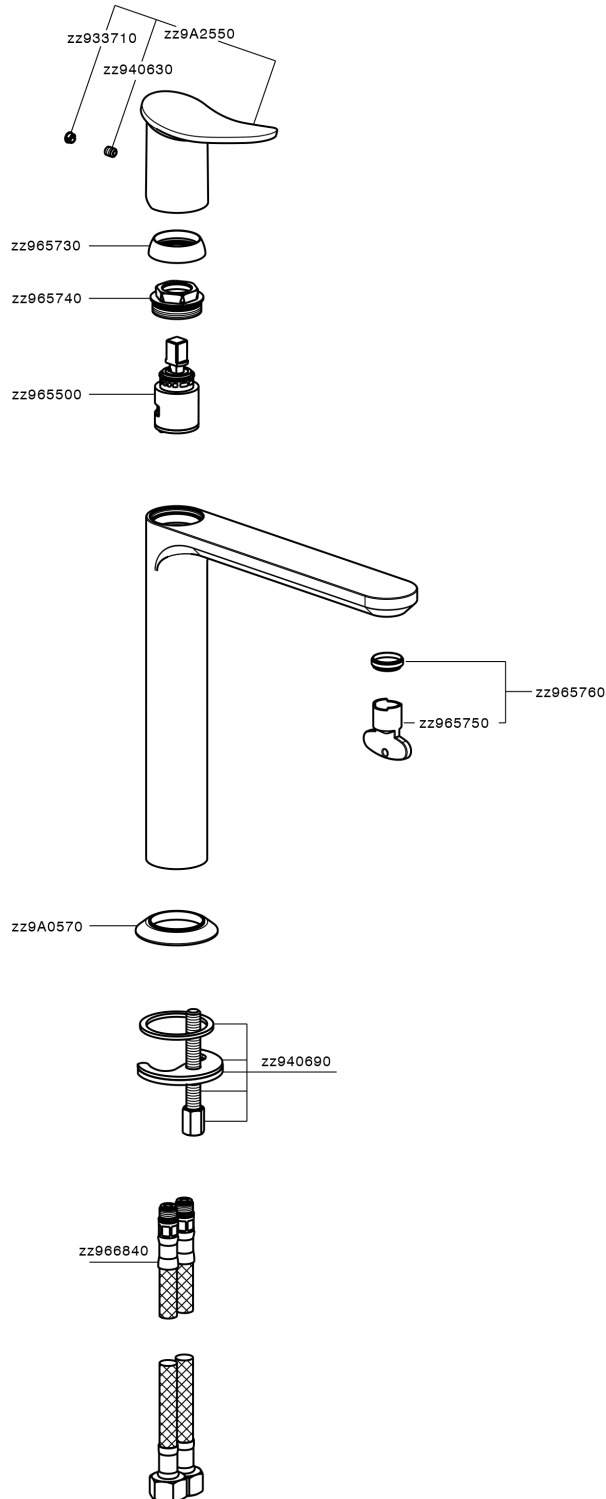

Single lever tall washbasin mixer HARLOCK_HK003541

HK003541

<https://en.huberitalia.com/single-lever-tall-washbasin-mixer-harlock-hk003541>

2024-10-18