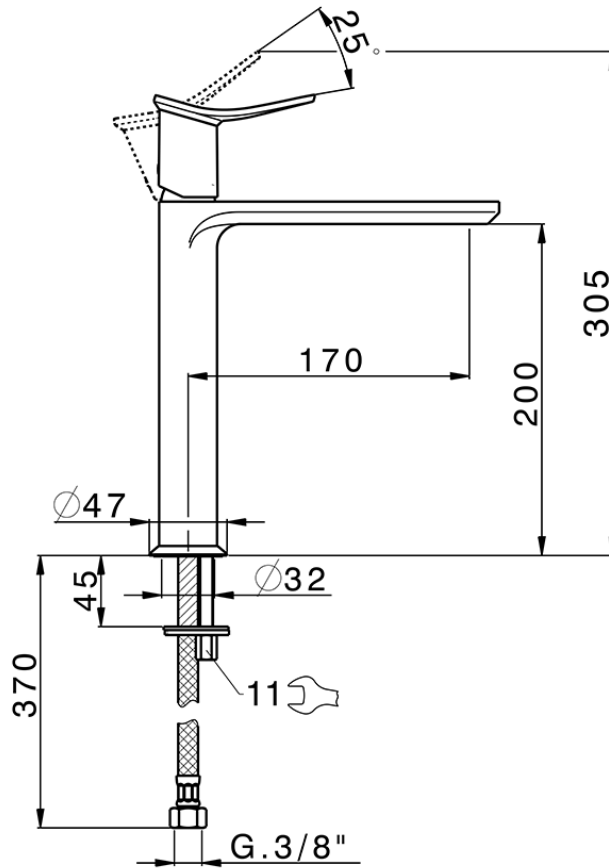

Single lever tall washbasin mixer HARLOCK_HK003541

HK003541

<https://en.huberitalia.com/single-lever-tall-washbasin-mixer-harlock-hk003541>

2024-10-18