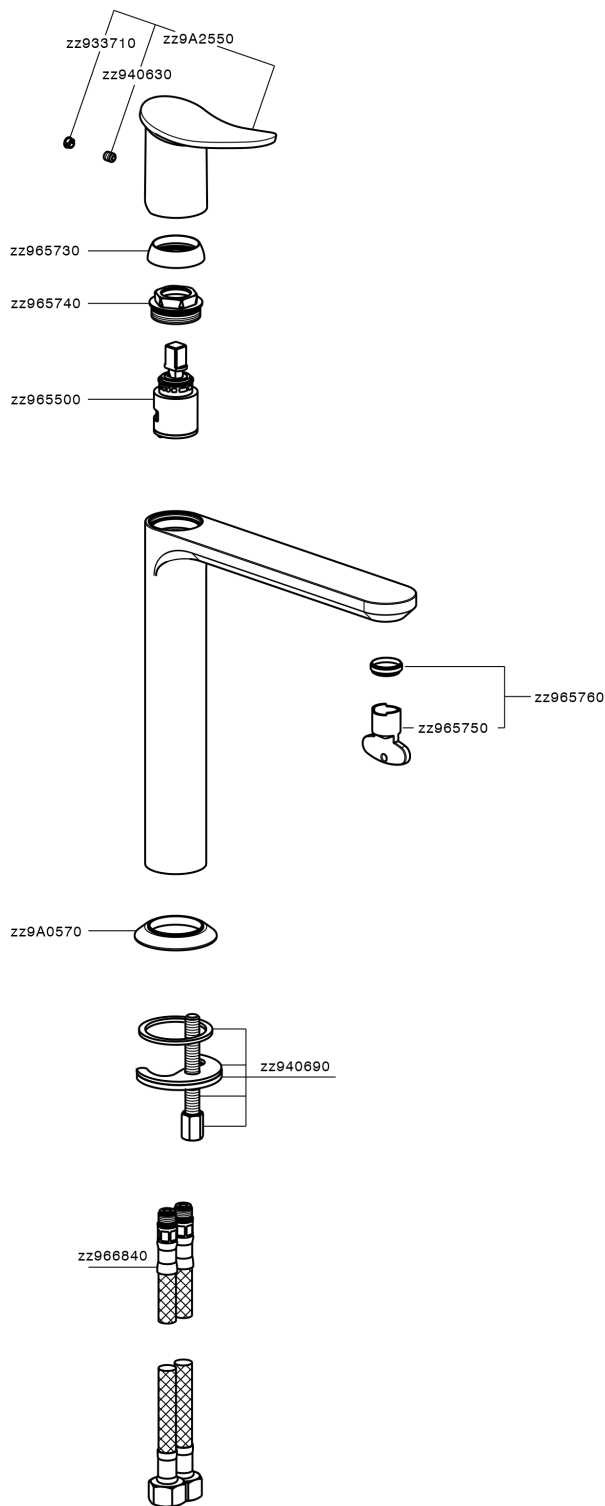

Single lever tall washbasin mixer HARLOCK_HK003541

HK003541

<https://en.huberitalia.com/single-lever-tall-washbasin-mixer-harlock-hk003541>

2024-10-18