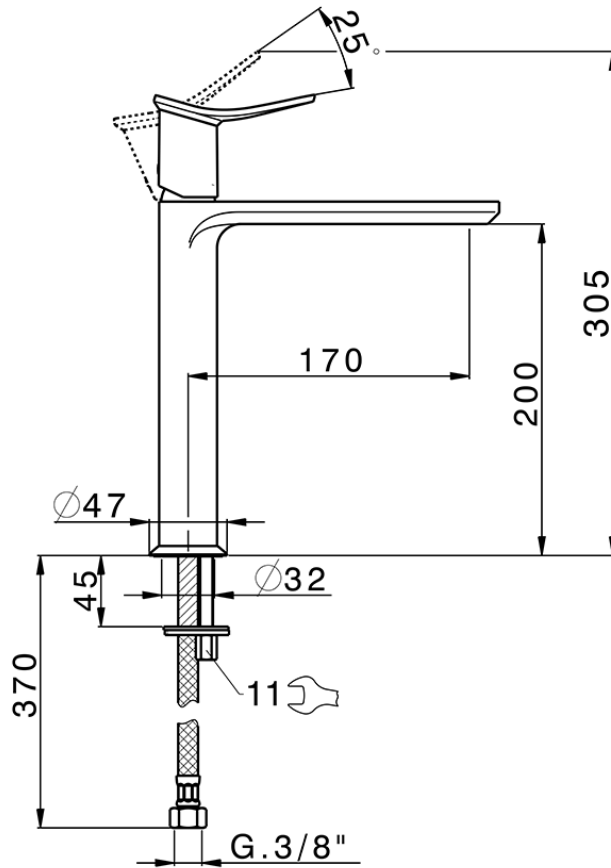

Single lever tall washbasin mixer HARLOCK\_HK003541

HK003541

<https://en.huberitalia.com/single-lever-tall-washbasin-mixer-harlock-hk003541>

2024-10-18