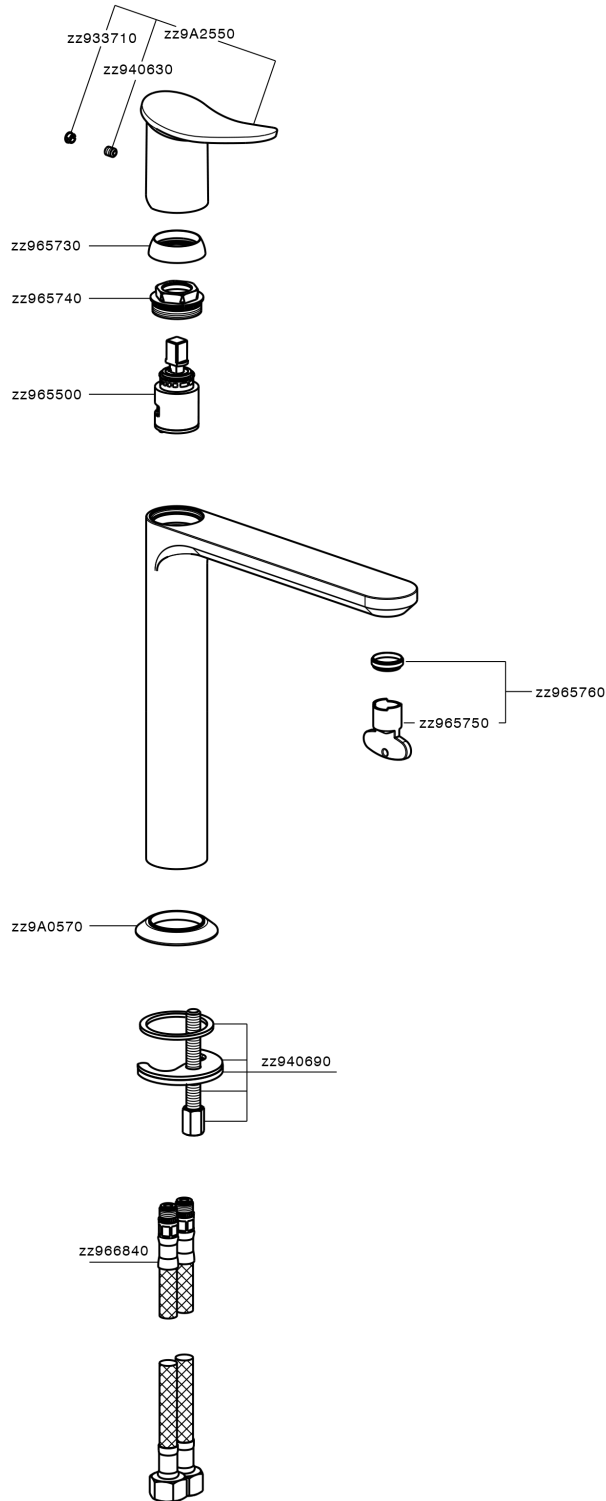

## Single lever tall washbasin mixer HARLOCK\_HK003541

HK003541

<https://en.huberitalia.com/single-lever-tall-washbasin-mixer-harlock-hk003541>

2024-10-18