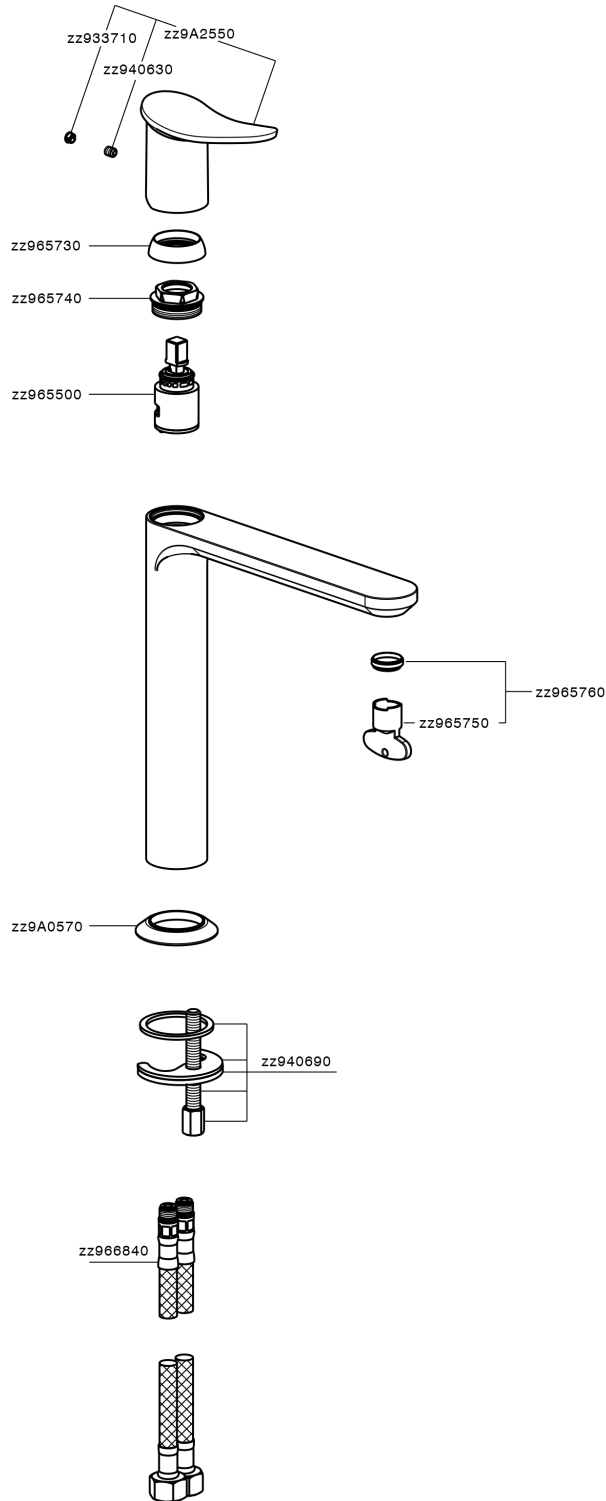

## Single lever tall washbasin mixer HARLOCK\_HK003541

MODEL **HK003541**

Single lever tall washbasin mixer, without automatic pop-up waste, G.3/8" stainless steel flexible hoses

### CHARACTERISTICS

Cartridge Spare Parts **ZZ96550000**

**25 mm Cartridge**

## Single lever tall washbasin mixer HARLOCK\_HK003541

HK003541

<https://en.huberitalia.com/single-lever-tall-washbasin-mixer-harlock-hk003541>

2024-10-18