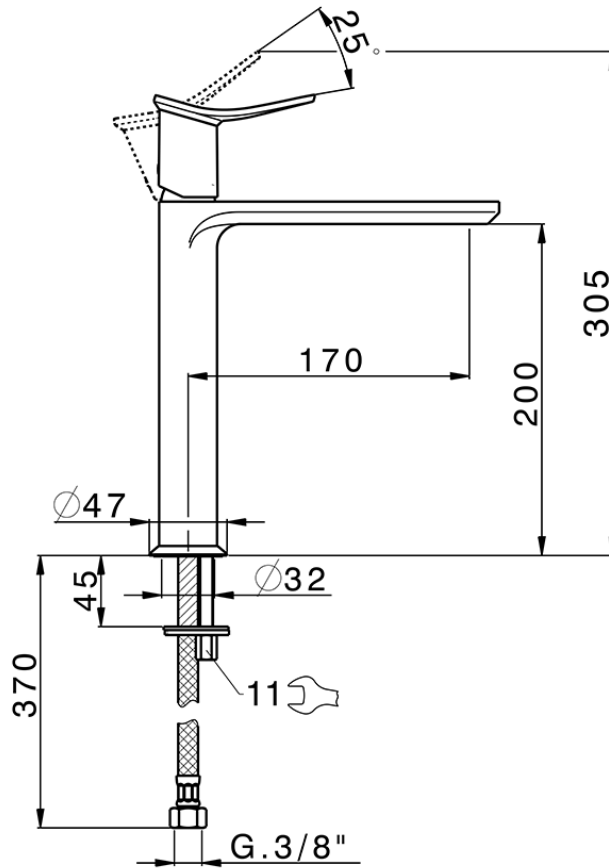

## Single lever tall washbasin mixer HARLOCK\_HK003541

HK003541

<https://en.huberitalia.com/single-lever-tall-washbasin-mixer-harlock-hk003541>

2024-10-18