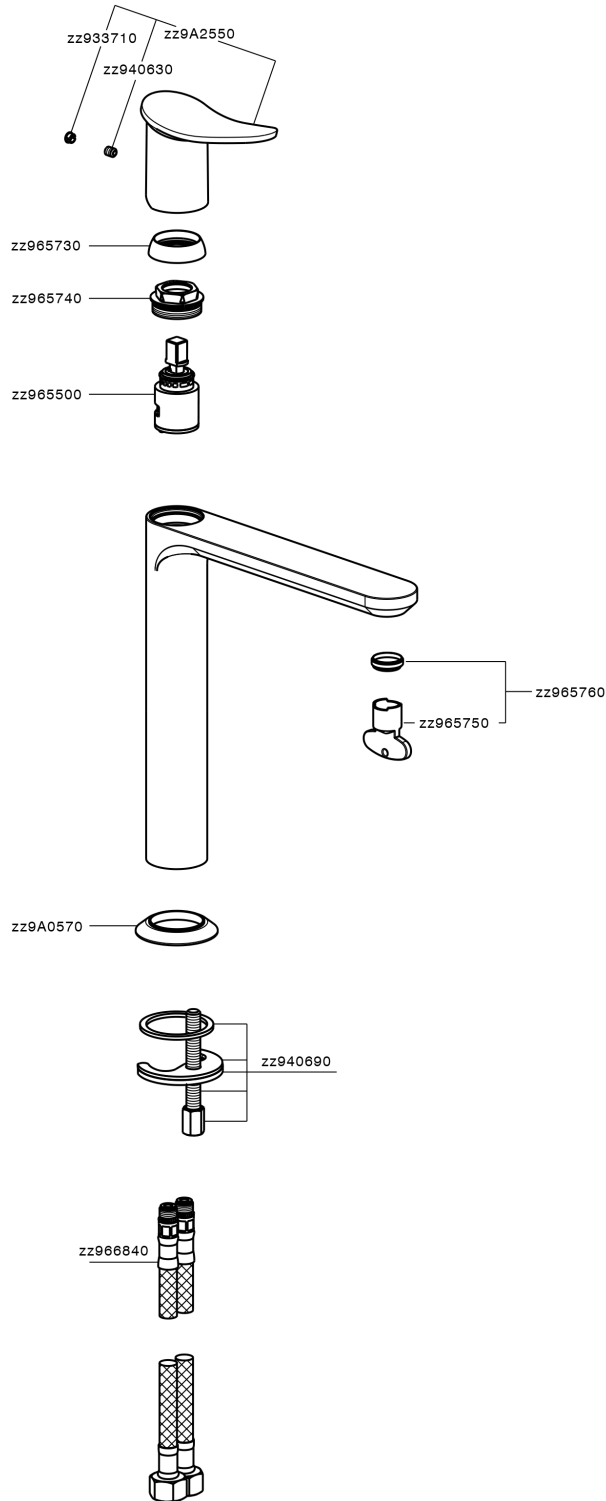

Single lever tall washbasin mixer HARLOCK_HK003541

MODEL **HK003541**

Single lever tall washbasin mixer, without automatic pop-up waste, G.3/8" stainless steel flexible hoses

AVAILABLE FINISHINGS

-  **21** 21 Chrome
-  **2P** 2P Rose Gold
-  **2Q** 2Q Black Titanium
-  **40** 40 Matt Black
-  **4Q** 4Q Matt White
-  **6T** 6T Chrome/Matt Black

CHARACTERISTICS

Cartridge Spare Parts **ZZ96550000**

25 mm Cartridge

Single lever tall washbasin mixer HARLOCK_HK003541

HK003541

<https://en.huberitalia.com/single-lever-tall-washbasin-mixer-harlock-hk003541>