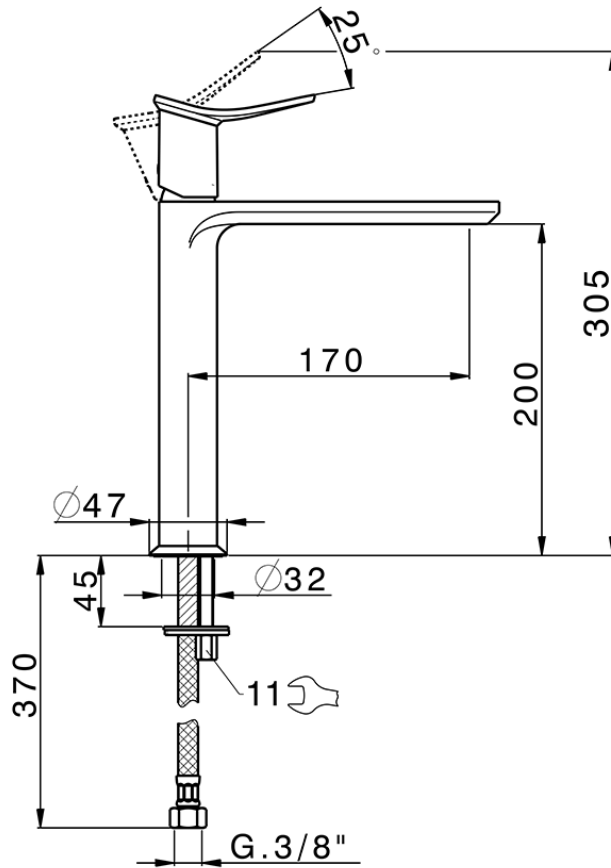

Single lever tall washbasin mixer HARLOCK_HK003541

HK003541

<https://en.huberitalia.com/single-lever-tall-washbasin-mixer-harlock-hk003541>

2024-10-18