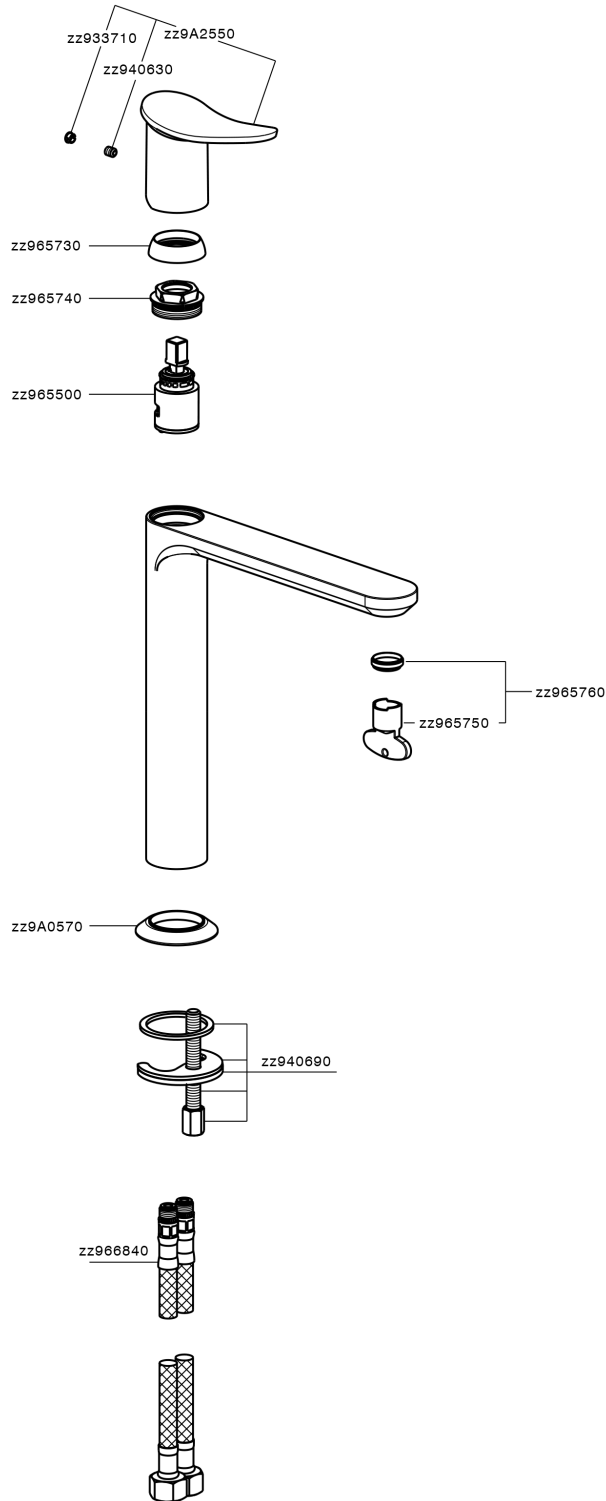

Single lever tall washbasin mixer HARLOCK_HK003541

HK003541

<https://en.huberitalia.com/single-lever-tall-washbasin-mixer-harlock-hk003541>

2024-10-18