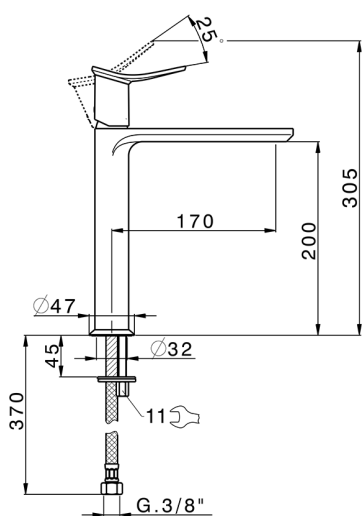

## Single lever tall washbasin mixer HARLOCK\_HK003541

MODEL **HK003541**

Single lever tall washbasin mixer, without automatic pop-up waste, G.3/8" stainless steel flexible hoses

### CHARACTERISTICS

Cartridge Spare Parts **ZZ96550000**

**25 mm Cartridge**

## Single lever tall washbasin mixer HARLOCK\_HK003541

HK003541

<https://en.huberitalia.com/single-lever-tall-washbasin-mixer-harlock-hk003541>

2024-10-18