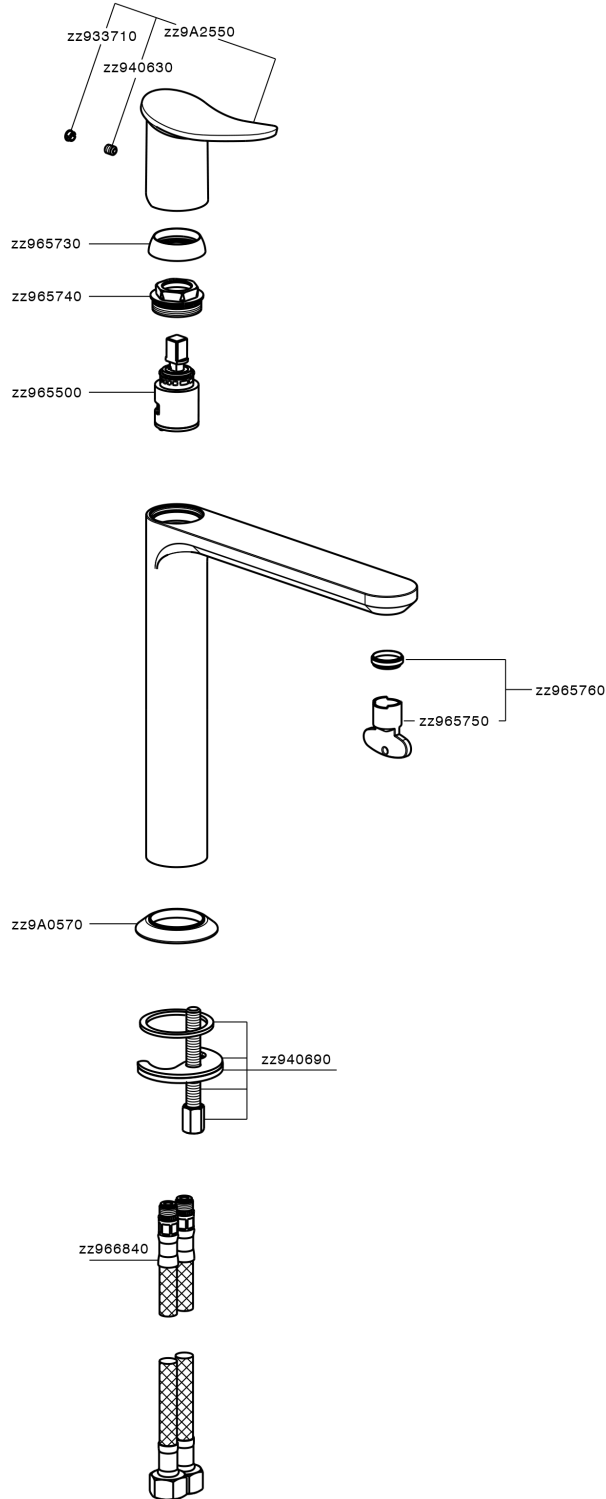

## Single lever tall washbasin mixer HARLOCK\_HK003541

MODEL **HK003541**

Single lever tall washbasin mixer, without automatic pop-up waste, G.3/8" stainless steel flexible hoses

### CHARACTERISTICS

Cartridge Spare Parts **ZZ96550000**

**25 mm Cartridge**

## Single lever tall washbasin mixer HARLOCK\_HK003541

HK003541

<https://en.huberitalia.com/single-lever-tall-washbasin-mixer-harlock-hk003541>

2024-10-18