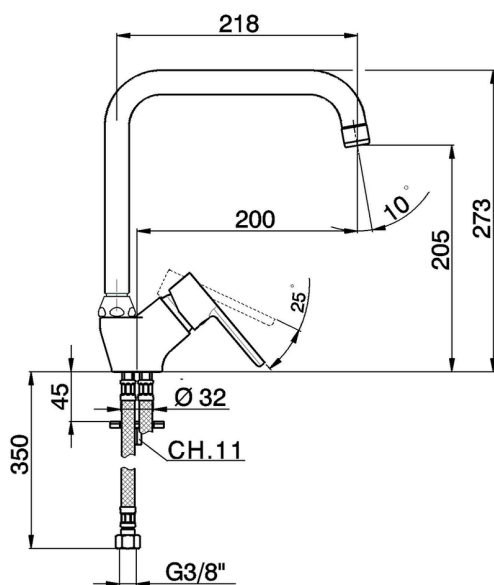

Single lever sink mixer KITCHEN_H2002520

MODEL **H2002520**

Single lever sink mixer, swivel spout, G.3/8" stainless steel flexible hoses

AVAILABLE FINISHINGS

CHARACTERISTICS

Cartridge Spare Parts **ZZ95409000**

35 mm Cartridge

EcoStop

EcoStop feature limits water flow to approximately 50% of maximum output with one point of resistance on setting. Push slightly past the middle stop only when full water output is required. This will save water up to 50%.