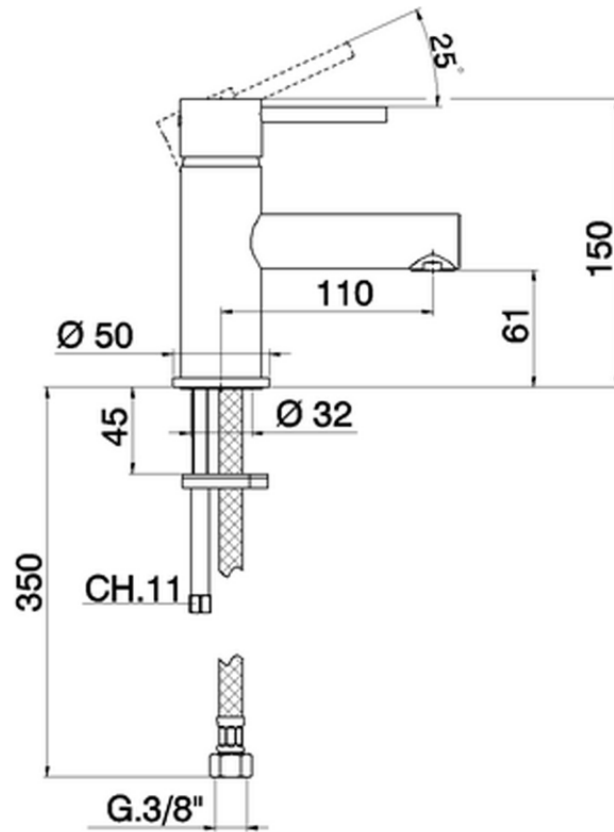

Single lever washbasin mixer TRATTO EVO_TV000540

TV000540

<https://en.huberitalia.com/single-lever-washbasin-mixer-tratto-evo-tv000540>

2026-06-13