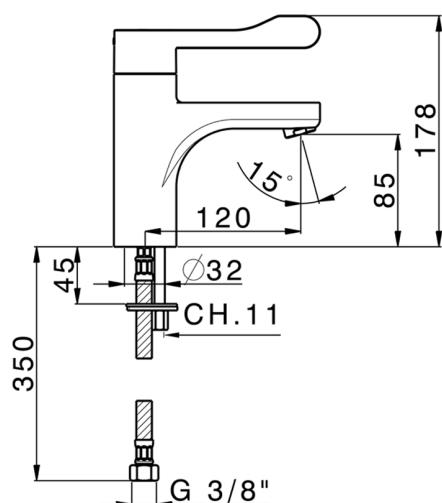

HTS Design Thermo Sequential Basin Mixer COMMUNITY_HDT54000

MODEL **HDT54000**

HTS Design Thermo Sequential Basin Mixer, without waste, G.3/8" stainless steel flexible hoses

AVAILABLE FINISHINGS

CHARACTERISTICS

Sequential

The Huber sequential thermostatic cartridge HTS is equipped with a new, patented system for integrated and simultaneous adjustment of water temperature and flow.

Thermostatic

The Huber thermostatic is your personal water manager, helping you to handle, control and save water and energy.