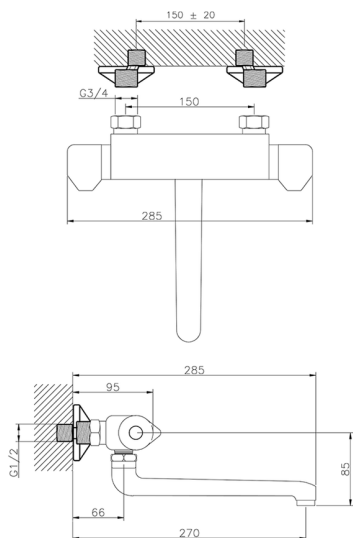

## Wall mounted thermostatic ink mixer COMMUNITY\_CLT70010

MODEL **CLT70010**

Wall mounted thermostatic ink mixer,swivel spout

AVAILABLE FINISHINGS

CHARACTERISTICS

Cartridge Spare Parts **24.04A.PP**

**8x20 Plus P Thermostatic Valve**