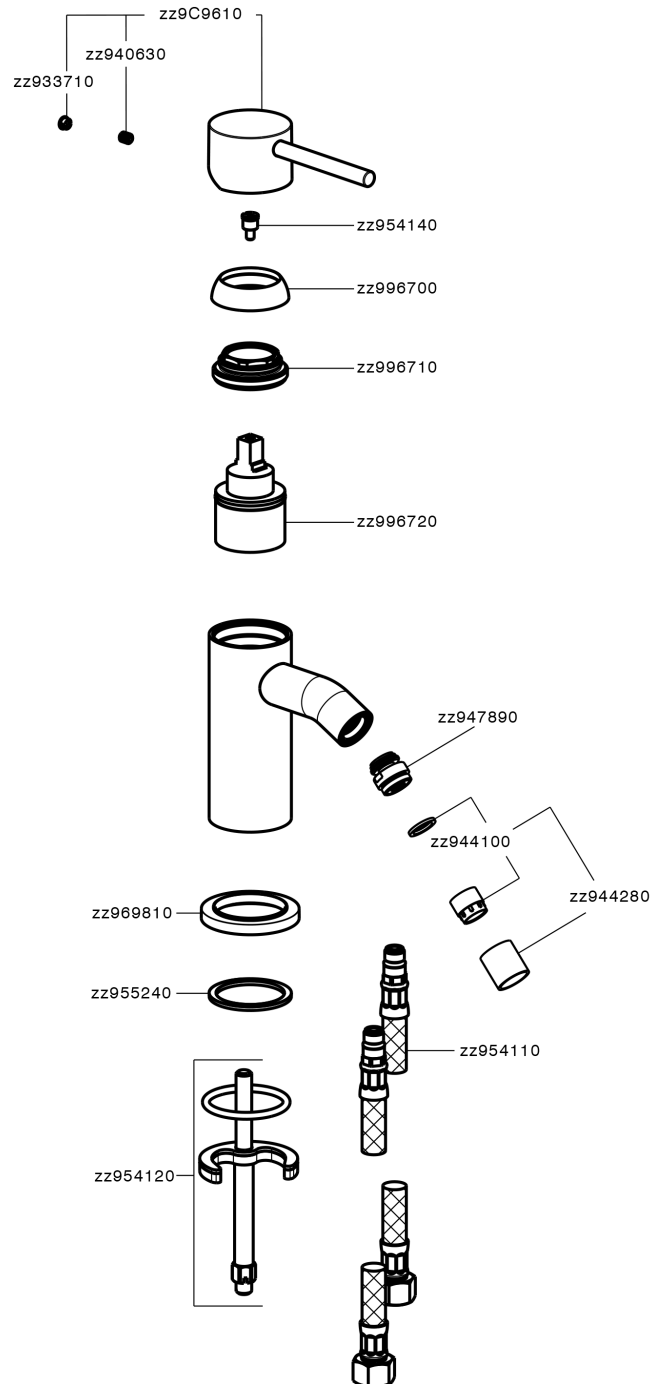

Single lever bidet mixer K2_K2000560

K2000560

<https://en.huberitalia.com/single-lever-bidet-mixer-k2-k2000560>

2026-06-18