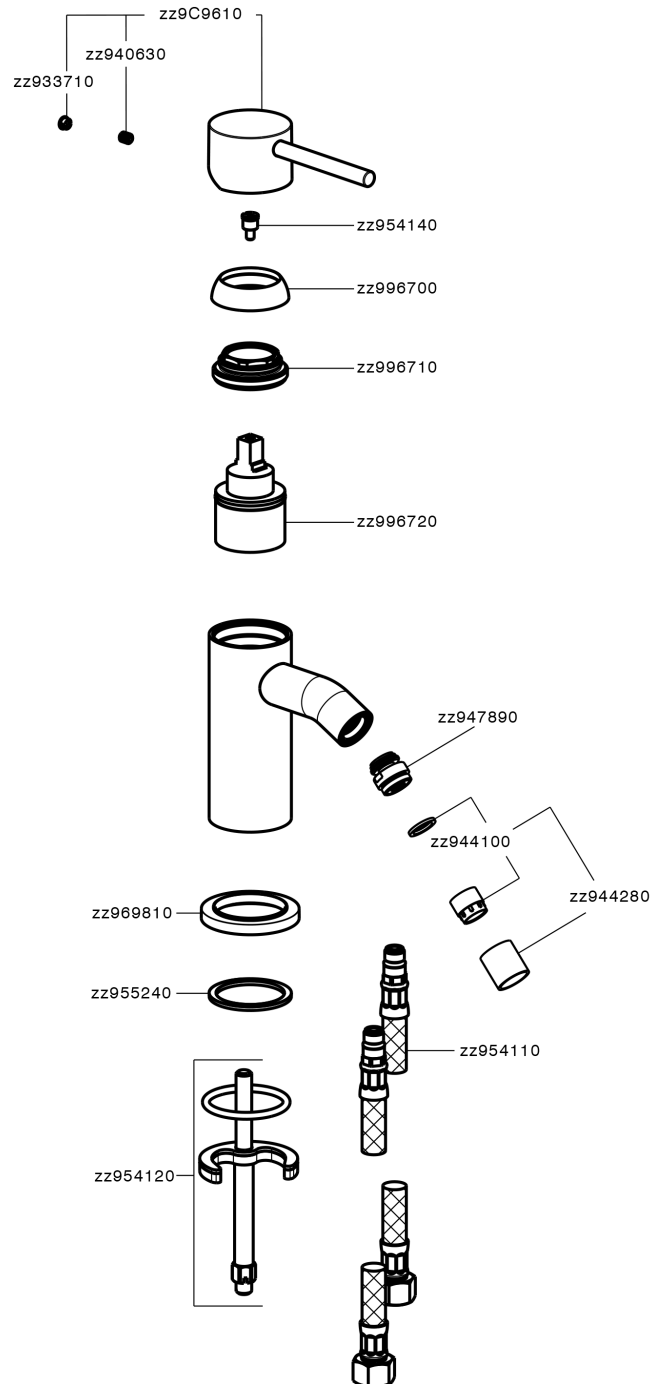

## Single lever bidet mixer K2\_K2000560

K2000560

<https://en.huberitalia.com/single-lever-bidet-mixer-k2-k2000560>

2026-05-02