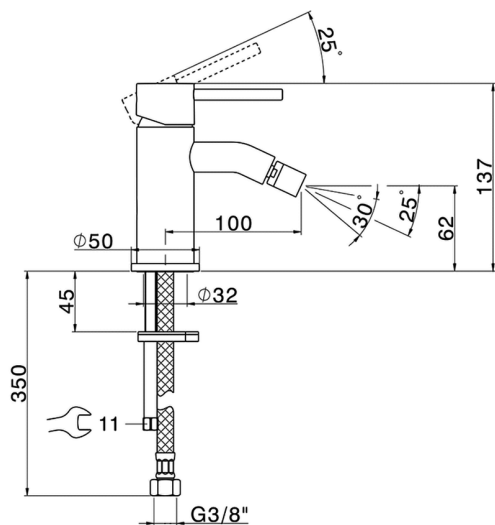

Single lever bidet mixer K2_K2000560

MODEL **K2000560**

Single lever bidet mixer, without waste, G.3/8" stainless steel flexible hoses

AVAILABLE FINISHINGS

-  **21** 21 Chrome
-  **26** 26 Old Copper
-  **2F** 2F Brushed Nickel
-  **2W** 2W Brushed Gold
-  **40** 40 Matt Black
-  **4Q** 4Q Matt White

CHARACTERISTICS

Cartridge Spare Parts **ZZ99672000**

35 mm Cartridge

EcoStop

EcoStop feature limits water flow to approximately 50% of maximum output with one point of resistance on setting. Push slightly past the middle stop only when full water output is required. This will save water up to 50%.

Single lever bidet mixer K2_K2000560

K2000560

<https://en.huberitalia.com/single-lever-bidet-mixer-k2-k2000560>

2026-05-25