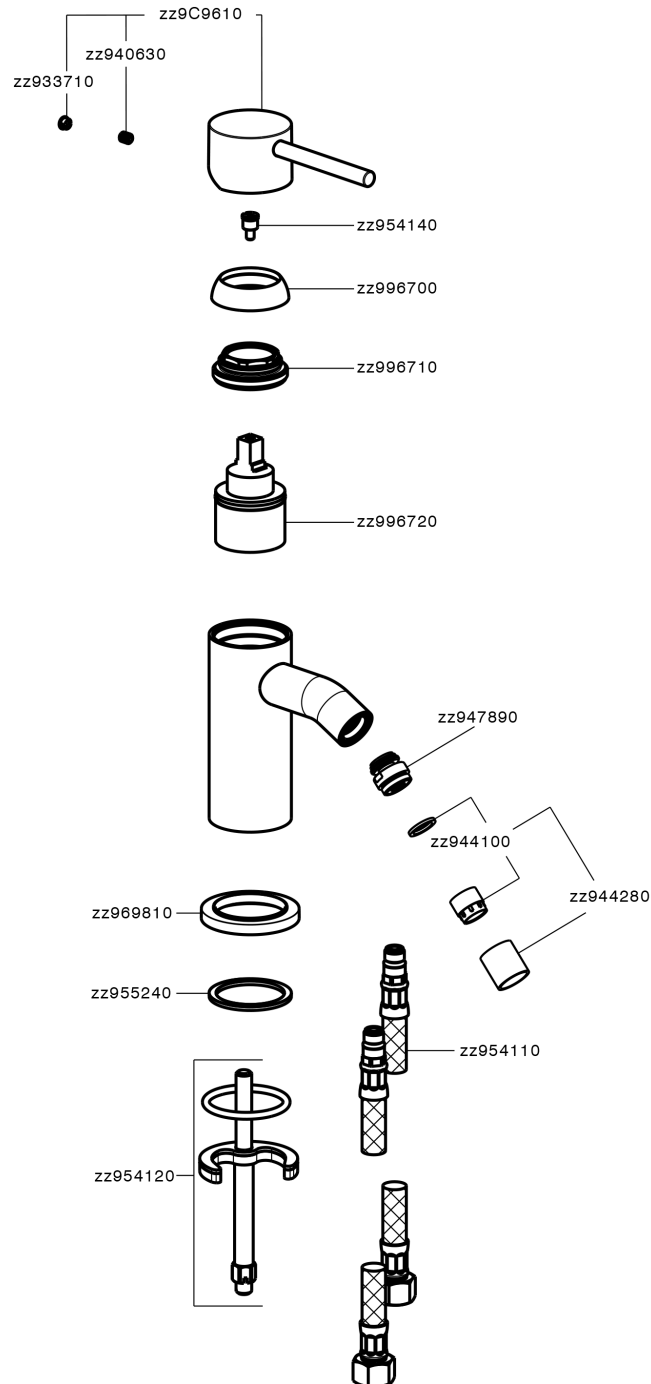

Single lever bidet mixer K2_K2000560

MODEL **K2000560**

Single lever bidet mixer, without waste, G.3/8" stainless steel flexible hoses

AVAILABLE FINISHINGS

-  **21** 21 Chrome
-  **26** 26 Old Copper
-  **2F** 2F Brushed Nickel
-  **2W** 2W Brushed Gold
-  **40** 40 Matt Black
-  **4Q** 4Q Matt White

CHARACTERISTICS

Cartridge Spare Parts **ZZ99672000**

35 mm Cartridge

EcoStop

EcoStop feature limits water flow to approximately 50% of maximum output with one point of resistance on setting. Push slightly past the middle stop only when full water output is required. This will save water up to 50%.

Single lever bidet mixer K2_K2000560

K2000560

<https://en.huberitalia.com/single-lever-bidet-mixer-k2-k2000560>

2026-06-26