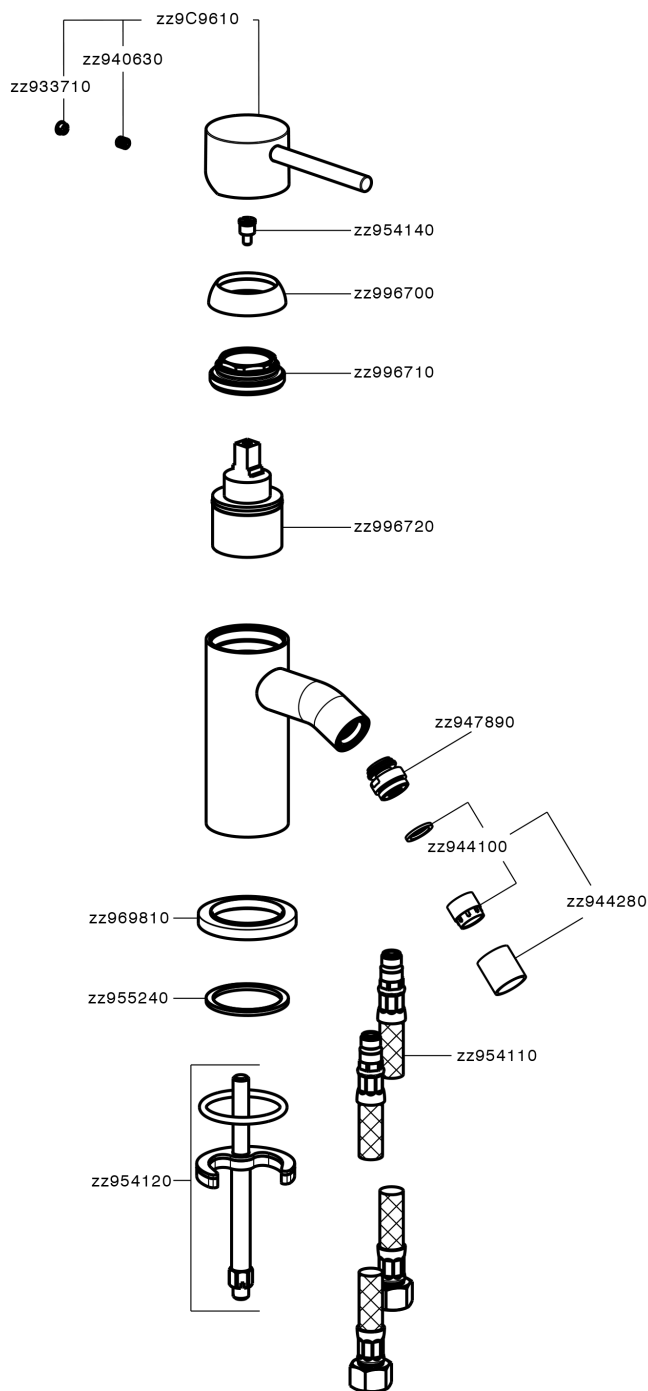

Single lever bidet mixer K2_K2000560

MODEL **K2000560**

Single lever bidet mixer, without waste, G.3/8" stainless steel flexible hoses

AVAILABLE FINISHINGS

-  **21** 21 Chrome
-  **26** 26 Old Copper
-  **2F** 2F Brushed Nickel
-  **2W** 2W Brushed Gold
-  **40** 40 Matt Black
-  **4Q** 4Q Matt White

CHARACTERISTICS

Cartridge Spare Parts **ZZ99672000**

35 mm Cartridge

EcoStop

EcoStop feature limits water flow to approximately 50% of maximum output with one point of resistance on setting. Push slightly past the middle stop only when full water output is required. This will save water up to 50%.

Single lever bidet mixer K2_K2000560

K2000560

<https://en.huberitalia.com/single-lever-bidet-mixer-k2-k2000560>

2026-05-25