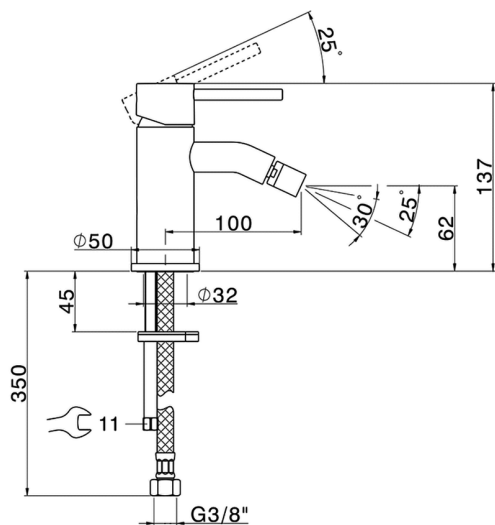

Single lever bidet mixer K2_K2000560

MODEL **K2000560**

Single lever bidet mixer, without waste, G.3/8" stainless steel flexible hoses

AVAILABLE FINISHINGS

-  **21** 21 Chrome
-  **26** 26 Old Copper
-  **2F** 2F Brushed Nickel
-  **2W** 2W Brushed Gold
-  **40** 40 Matt Black
-  **4Q** 4Q Matt White

CHARACTERISTICS

Cartridge Spare Parts **ZZ99672000**

35 mm Cartridge

EcoStop

EcoStop feature limits water flow to approximately 50% of maximum output with one point of resistance on setting. Push slightly past the middle stop only when full water output is required. This will save water up to 50%.

Single lever bidet mixer K2_K2000560

K2000560

<https://en.huberitalia.com/single-lever-bidet-mixer-k2-k2000560>

2026-06-26