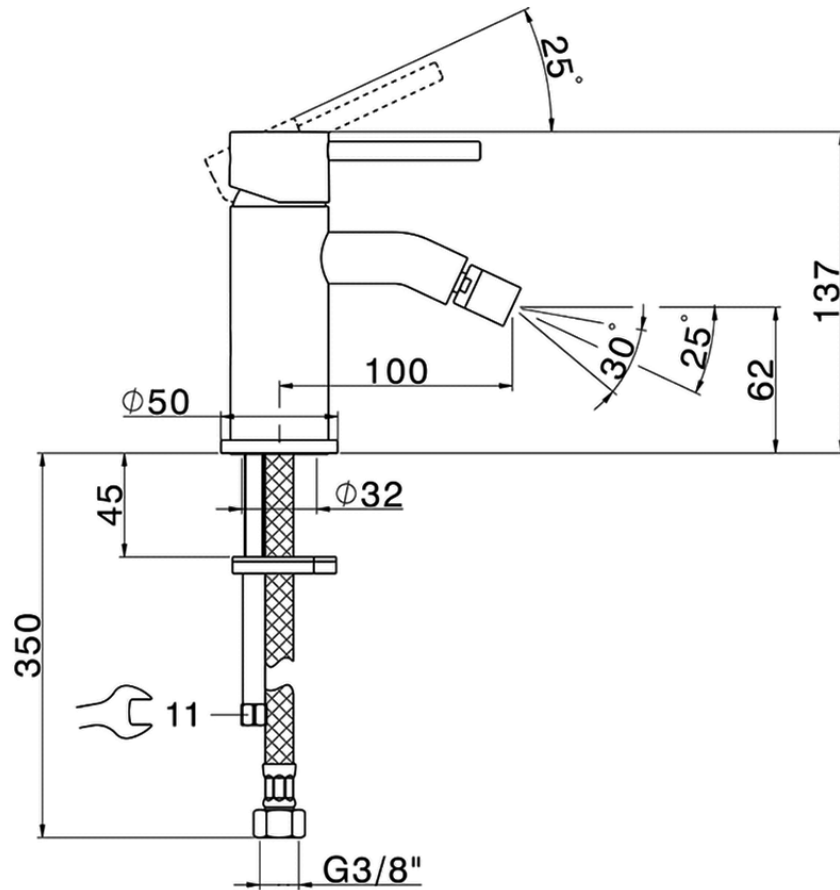

Single lever bidet mixer K2_K2000560

K2000560

<https://en.huberitalia.com/single-lever-bidet-mixer-k2-k2000560>

2026-06-27