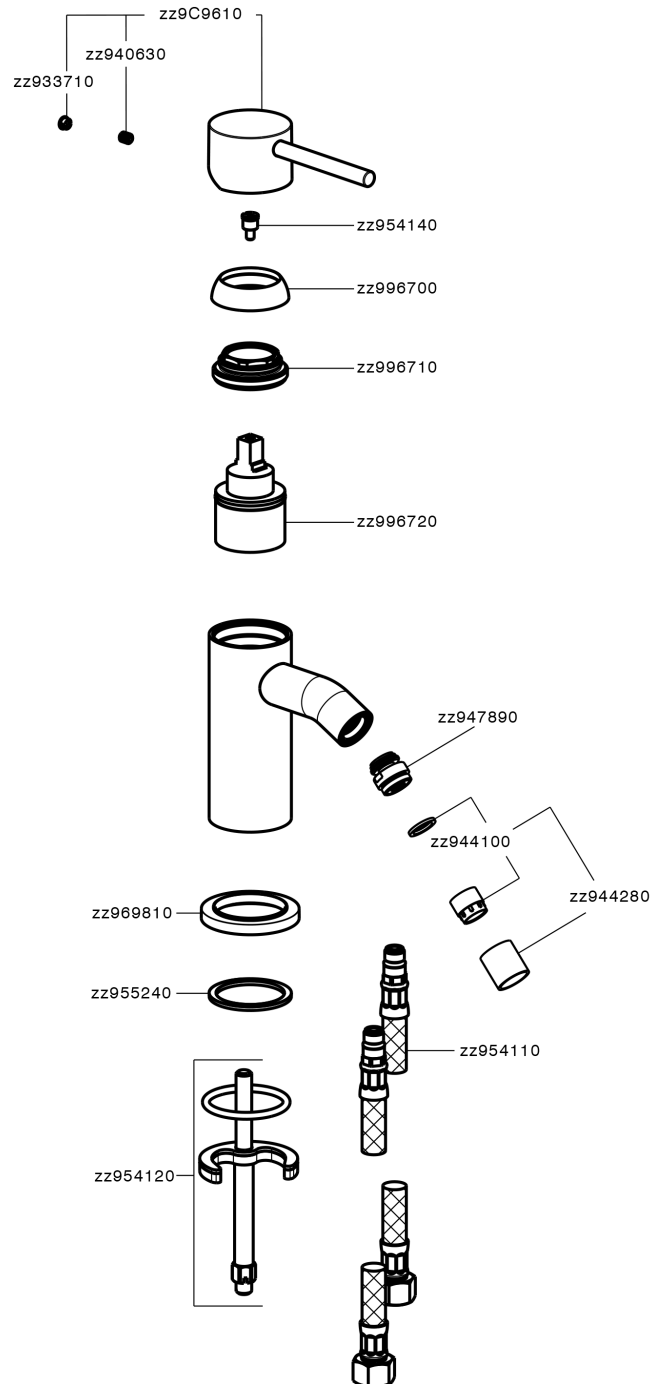

Single lever bidet mixer K2_K2000560

K2000560

<https://en.huberitalia.com/single-lever-bidet-mixer-k2-k2000560>

2026-04-06