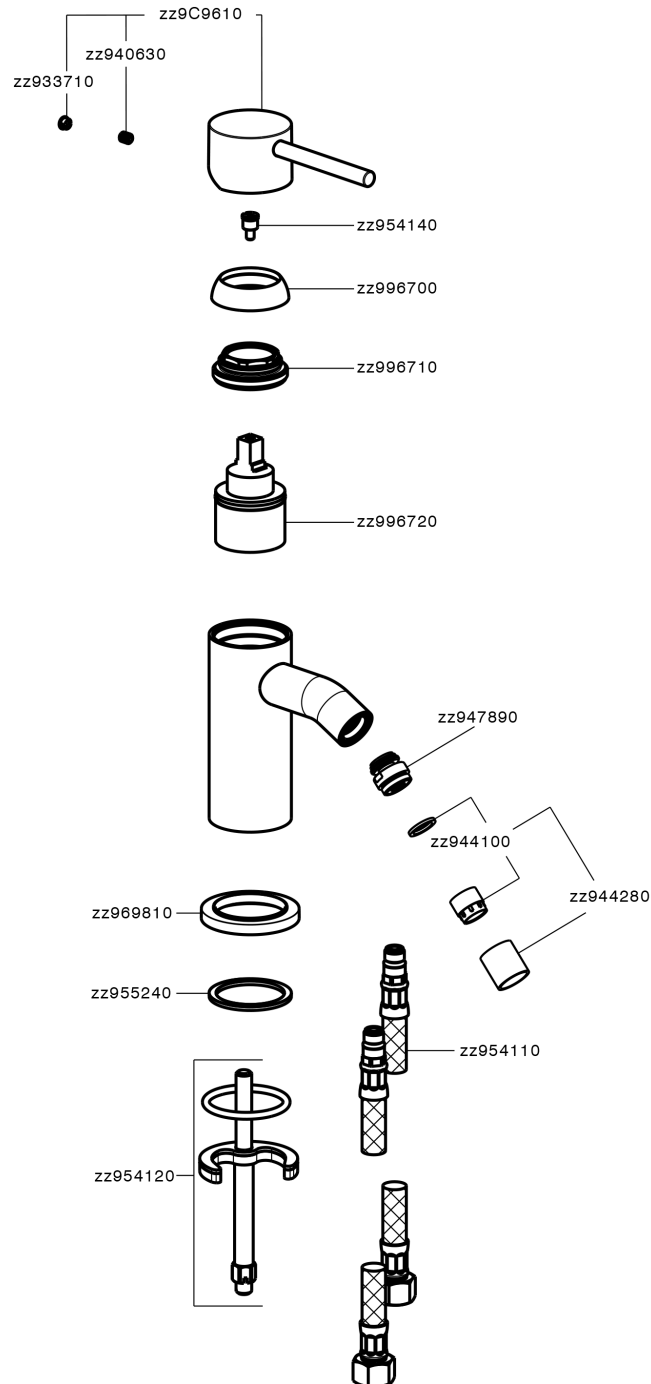

Single lever bidet mixer K2_K2000560

MODEL **K2000560**

Single lever bidet mixer, without waste, G.3/8" stainless steel flexible hoses

AVAILABLE FINISHINGS

-  **21** 21 Chrome
-  **26** 26 Old Copper
-  **2F** 2F Brushed Nickel
-  **2W** 2W Brushed Gold
-  **40** 40 Matt Black
-  **4Q** 4Q Matt White

CHARACTERISTICS

Cartridge Spare Parts **ZZ99672000**

35 mm Cartridge

EcoStop

EcoStop feature limits water flow to approximately 50% of maximum output with one point of resistance on setting. Push slightly past the middle stop only when full water output is required. This will save water up to 50%.

Single lever bidet mixer K2_K2000560

K2000560

<https://en.huberitalia.com/single-lever-bidet-mixer-k2-k2000560>

2026-04-06