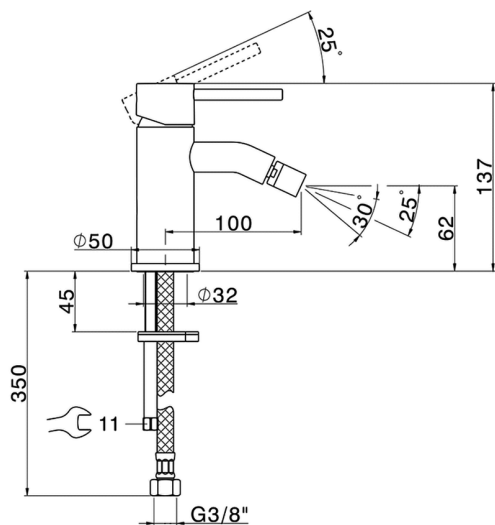

Single lever bidet mixer K2_K2000560

MODEL **K2000560**

Single lever bidet mixer, without waste, G.3/8" stainless steel flexible hoses

AVAILABLE FINISHINGS

-  **21** 21 Chrome
-  **26** 26 Old Copper
-  **2F** 2F Brushed Nickel
-  **2W** 2W Brushed Gold
-  **40** 40 Matt Black
-  **4Q** 4Q Matt White

CHARACTERISTICS

Cartridge Spare Parts **ZZ99672000**

35 mm Cartridge

EcoStop

EcoStop feature limits water flow to approximately 50% of maximum output with one point of resistance on setting. Push slightly past the middle stop only when full water output is required. This will save water up to 50%.

Single lever bidet mixer K2_K2000560

K2000560

<https://en.huberitalia.com/single-lever-bidet-mixer-k2-k2000560>

2026-04-06