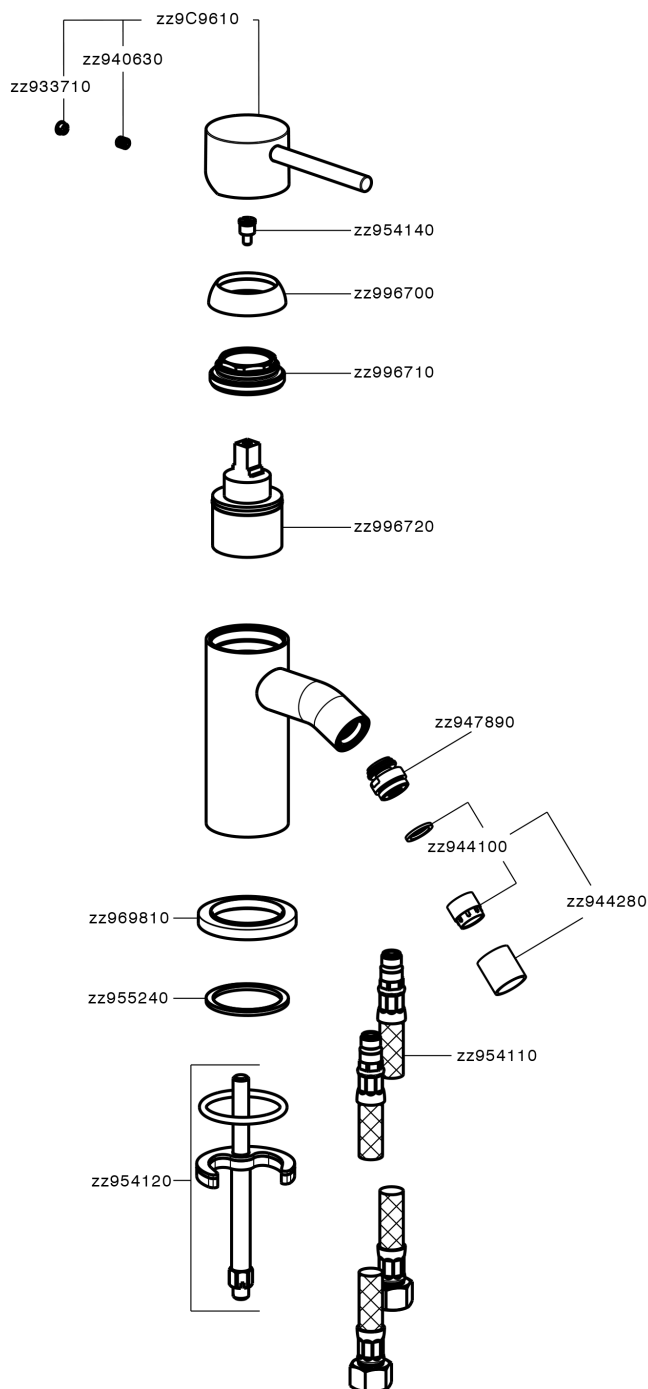

Single lever bidet mixer K2_K2000560

K2000560

<https://en.huberitalia.com/single-lever-bidet-mixer-k2-k2000560>

2026-06-27