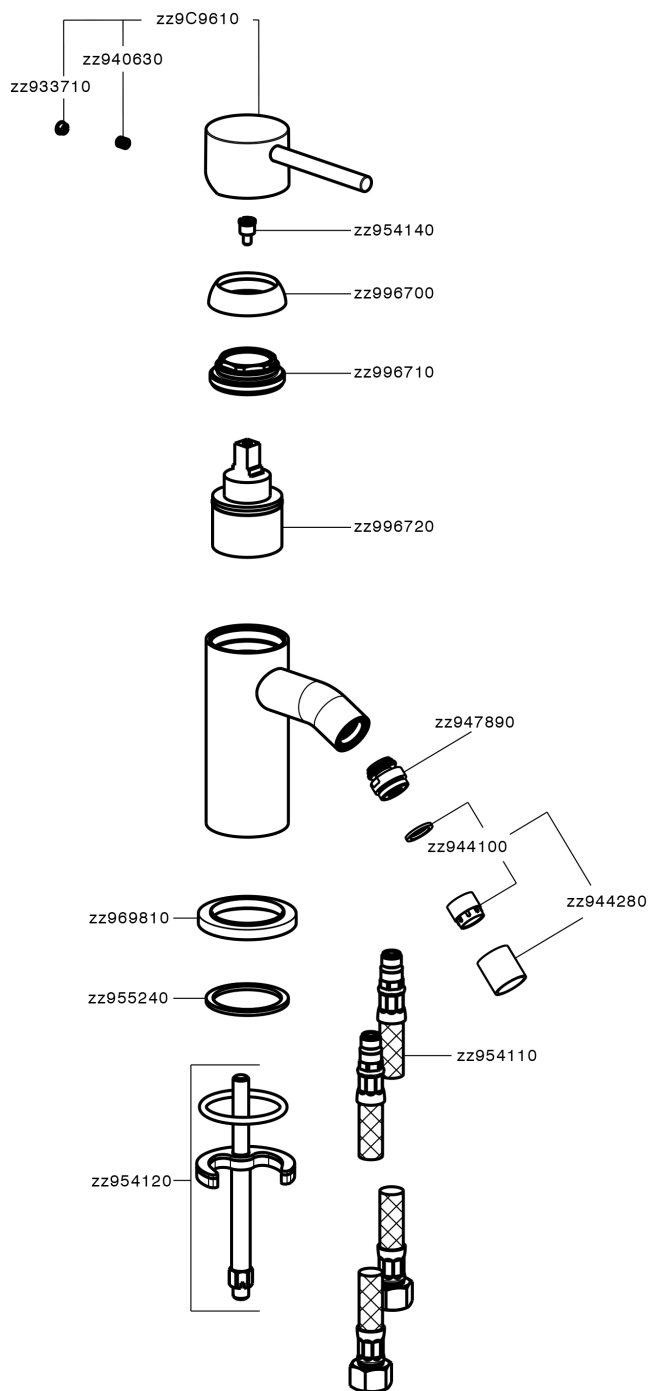

Single lever bidet mixer K2_K2000560

K2000560

<https://en.huberitalia.com/single-lever-bidet-mixer-k2-k2000560>

2026-05-25