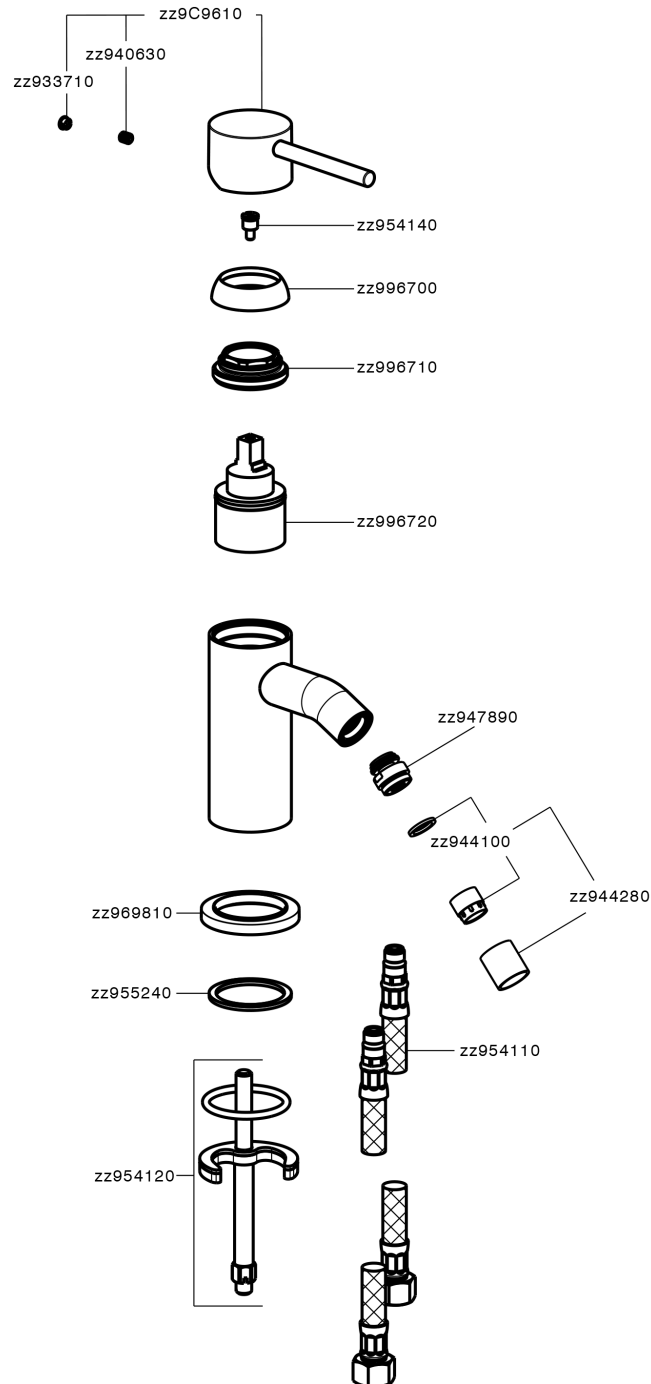

## Single lever bidet mixer K2\_K2000560

MODEL **K2000560**

Single lever bidet mixer, without waste, G.3/8" stainless steel flexible hoses

### CHARACTERISTICS

Cartridge Spare Parts **ZZ99672000**

**35 mm Cartridge**

### EcoStop

EcoStop feature limits water flow to approximately 50% of maximum output with one point of resistance on setting. Push slightly past the middle stop only when full water output is required. This will save water up to 50%.

## Single lever bidet mixer K2\_K2000560

K2000560

<https://en.huberitalia.com/single-lever-bidet-mixer-k2-k2000560>

2026-06-26