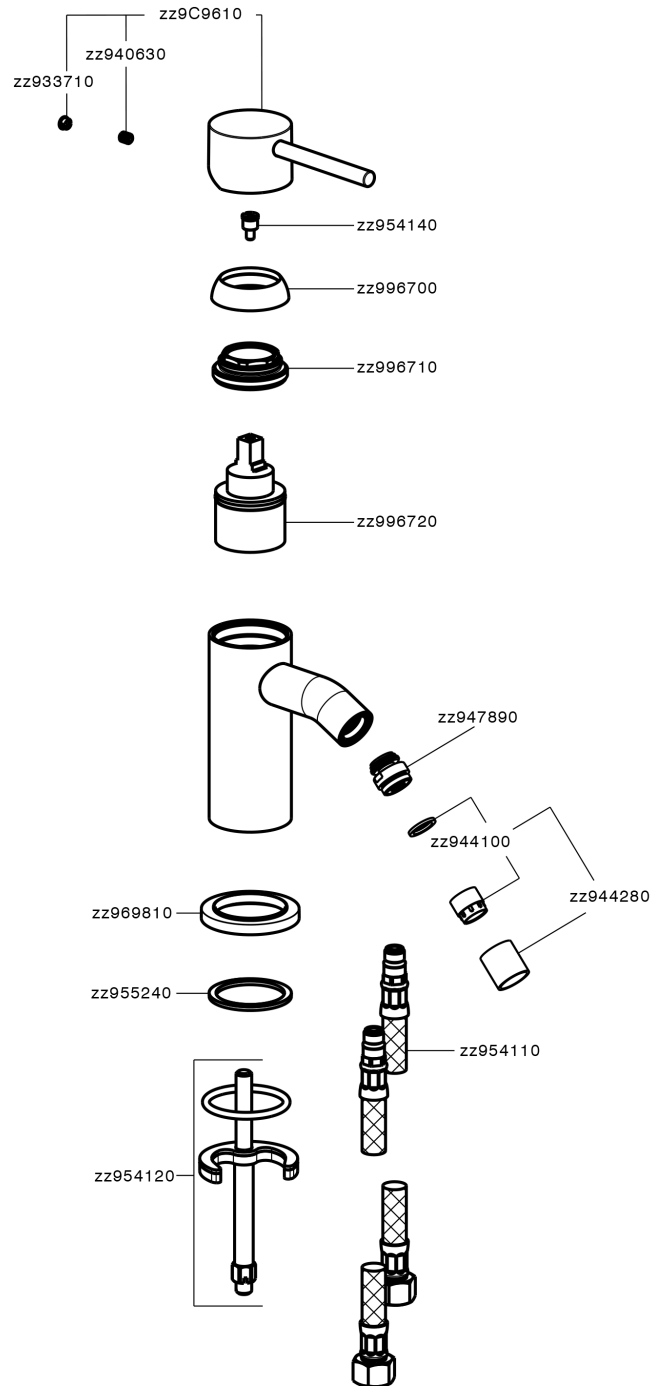

Single lever bidet mixer K2_K2000560

K2000560

<https://en.huberitalia.com/single-lever-bidet-mixer-k2-k2000560>

2026-06-26