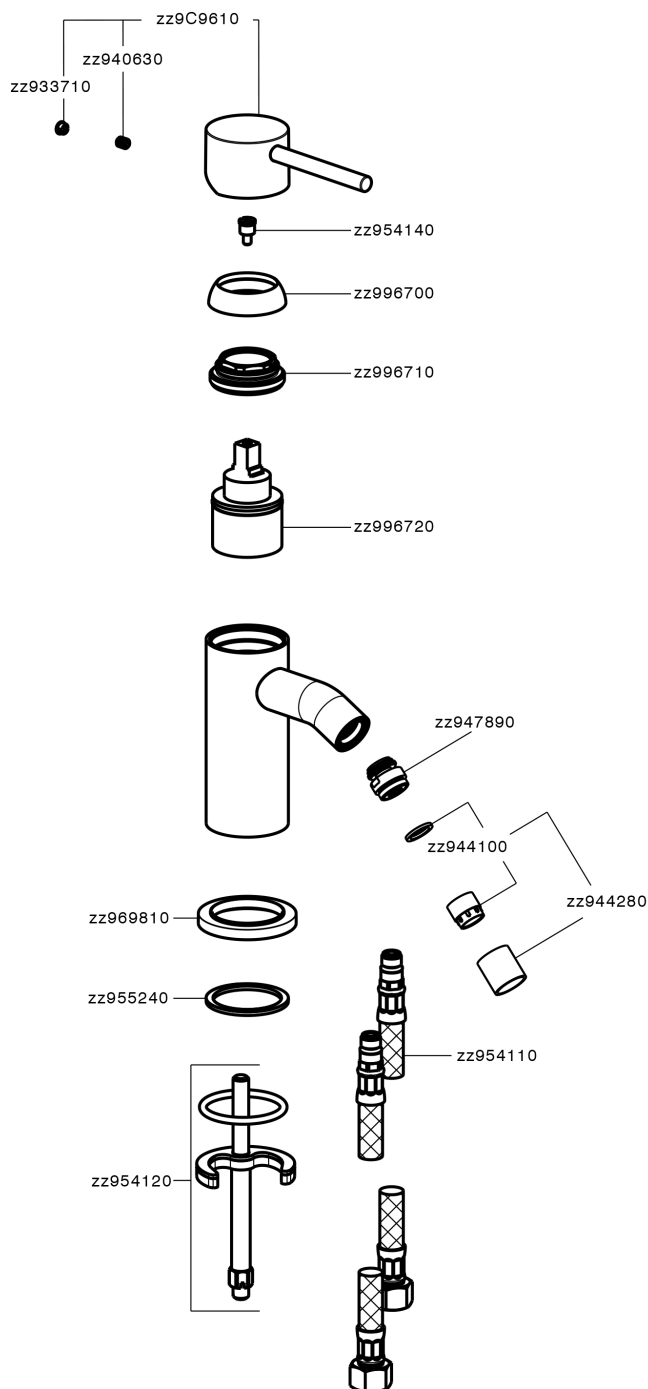

Single lever bidet mixer K2_K2000560

MODEL **K2000560**

Single lever bidet mixer, without waste, G.3/8" stainless steel flexible hoses

AVAILABLE FINISHINGS

-  **21** 21 Chrome
-  **26** 26 Old Copper
-  **2F** 2F Brushed Nickel
-  **2W** 2W Brushed Gold
-  **40** 40 Matt Black
-  **4Q** 4Q Matt White

CHARACTERISTICS

Cartridge Spare Parts **ZZ99672000**

35 mm Cartridge

EcoStop

EcoStop feature limits water flow to approximately 50% of maximum output with one point of resistance on setting. Push slightly past the middle stop only when full water output is required. This will save water up to 50%.

Single lever bidet mixer K2_K2000560

K2000560

<https://en.huberitalia.com/single-lever-bidet-mixer-k2-k2000560>

2026-06-30