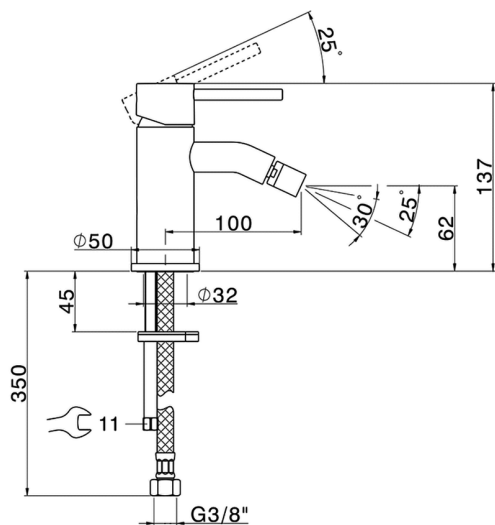

Single lever bidet mixer K2_K2000560

MODEL **K2000560**

Single lever bidet mixer, without waste, G.3/8" stainless steel flexible hoses

AVAILABLE FINISHINGS

-  **21** 21 Chrome
-  **26** 26 Old Copper
-  **2F** 2F Brushed Nickel
-  **2W** 2W Brushed Gold
-  **40** 40 Matt Black
-  **4Q** 4Q Matt White

CHARACTERISTICS

Cartridge Spare Parts **ZZ99672000**

35 mm Cartridge

EcoStop

EcoStop feature limits water flow to approximately 50% of maximum output with one point of resistance on setting. Push slightly past the middle stop only when full water output is required. This will save water up to 50%.

Single lever bidet mixer K2_K2000560

K2000560

<https://en.huberitalia.com/single-lever-bidet-mixer-k2-k2000560>

2026-06-30