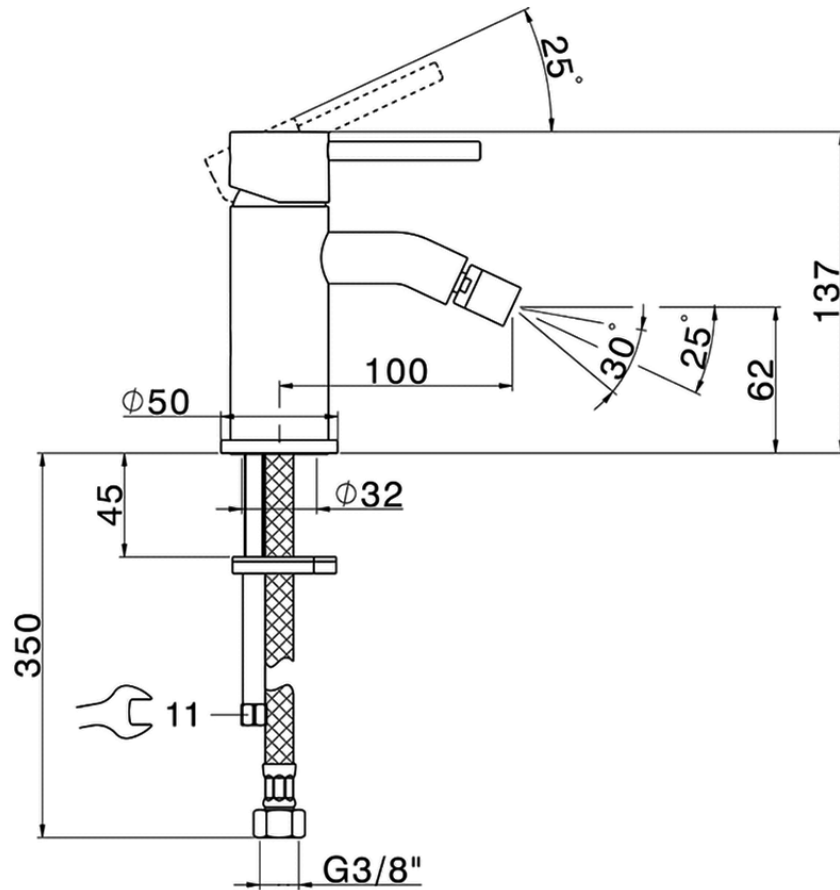

Single lever bidet mixer K2_K2000560

K2000560

<https://en.huberitalia.com/single-lever-bidet-mixer-k2-k2000560>

2026-05-02