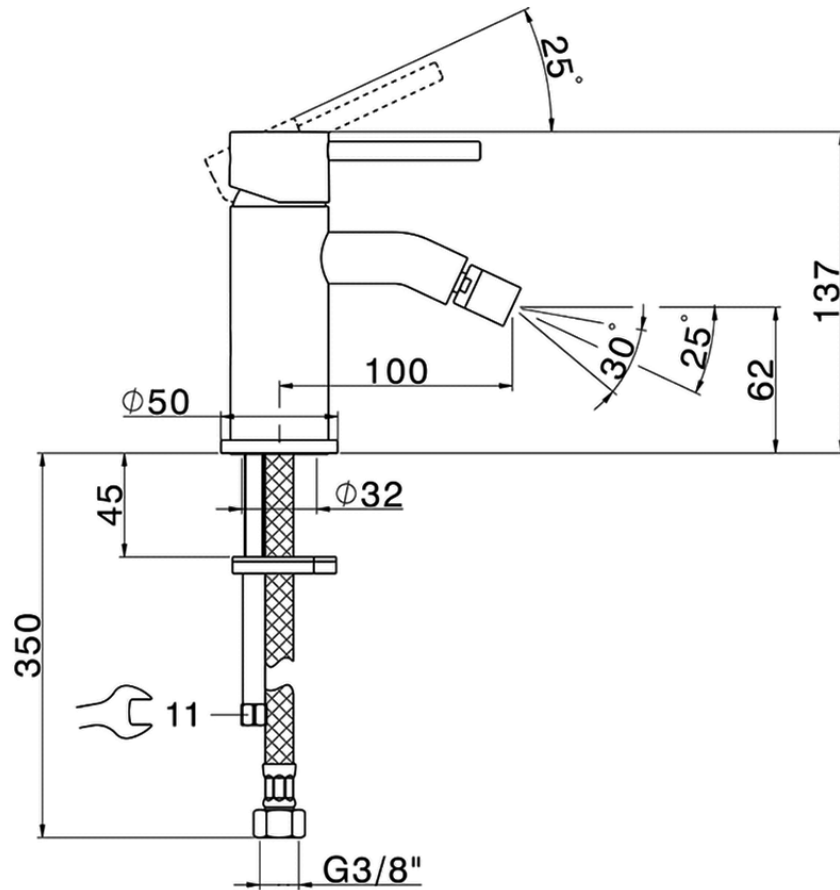

Single lever bidet mixer K2_K2000560

K2000560

<https://en.huberitalia.com/single-lever-bidet-mixer-k2-k2000560>

2026-04-07