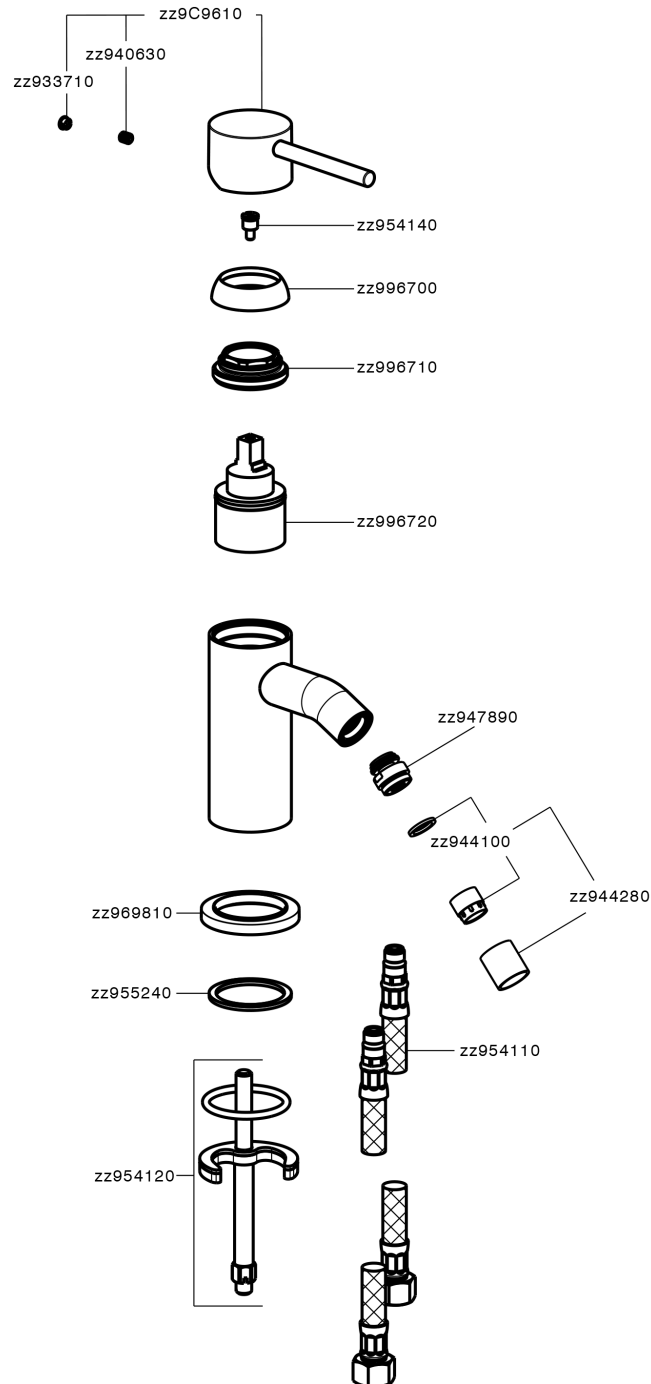

## Single lever bidet mixer K2\_K2000560

MODEL **K2000560**

Single lever bidet mixer, without waste, G.3/8" stainless steel flexible hoses

### CHARACTERISTICS

Cartridge Spare Parts **ZZ99672000**

**35 mm Cartridge**

### EcoStop

EcoStop feature limits water flow to approximately 50% of maximum output with one point of resistance on setting. Push slightly past the middle stop only when full water output is required. This will save water up to 50%.

## Single lever bidet mixer K2\_K2000560

K2000560

<https://en.huberitalia.com/single-lever-bidet-mixer-k2-k2000560>

2026-04-06