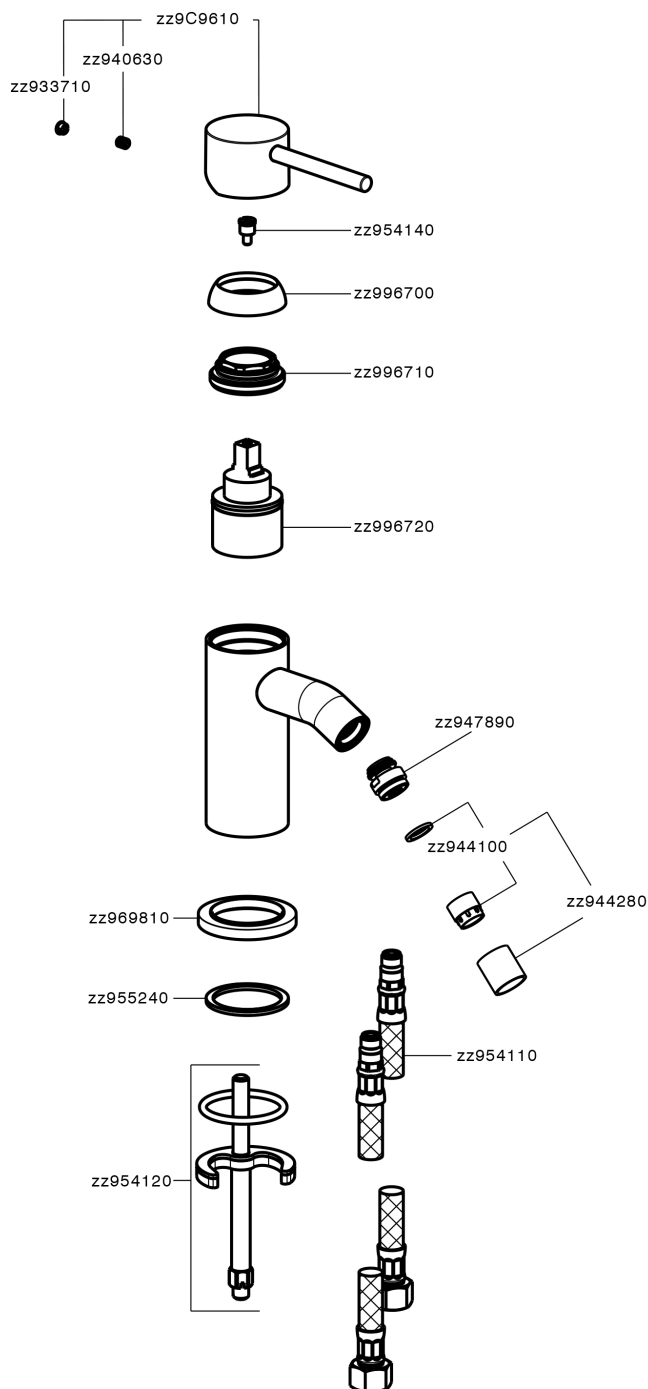

Single lever bidet mixer K2_K2000560

MODEL **K2000560**

Single lever bidet mixer, without waste, G.3/8" stainless steel flexible hoses

AVAILABLE FINISHINGS

-  **21** 21 Chrome
-  **26** 26 Old Copper
-  **2F** 2F Brushed Nickel
-  **2W** 2W Brushed Gold
-  **40** 40 Matt Black
-  **4Q** 4Q Matt White

CHARACTERISTICS

Cartridge Spare Parts **ZZ99672000**

35 mm Cartridge

EcoStop

EcoStop feature limits water flow to approximately 50% of maximum output with one point of resistance on setting. Push slightly past the middle stop only when full water output is required. This will save water up to 50%.

Single lever bidet mixer K2_K2000560

K2000560

<https://en.huberitalia.com/single-lever-bidet-mixer-k2-k2000560>

2026-06-27