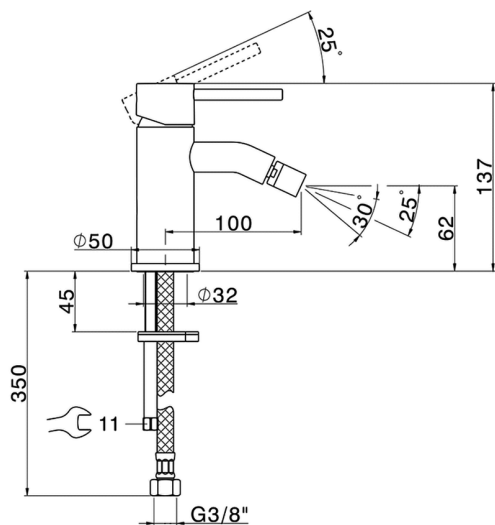

Single lever bidet mixer K2_K2000560

MODEL **K2000560**

Single lever bidet mixer, without waste, G.3/8" stainless steel flexible hoses

AVAILABLE FINISHINGS

-  **21** 21 Chrome
-  **26** 26 Old Copper
-  **2F** 2F Brushed Nickel
-  **2W** 2W Brushed Gold
-  **40** 40 Matt Black
-  **4Q** 4Q Matt White

CHARACTERISTICS

Cartridge Spare Parts **ZZ99672000**

35 mm Cartridge

EcoStop

EcoStop feature limits water flow to approximately 50% of maximum output with one point of resistance on setting. Push slightly past the middle stop only when full water output is required. This will save water up to 50%.

Single lever bidet mixer K2_K2000560

K2000560

<https://en.huberitalia.com/single-lever-bidet-mixer-k2-k2000560>

2026-06-27