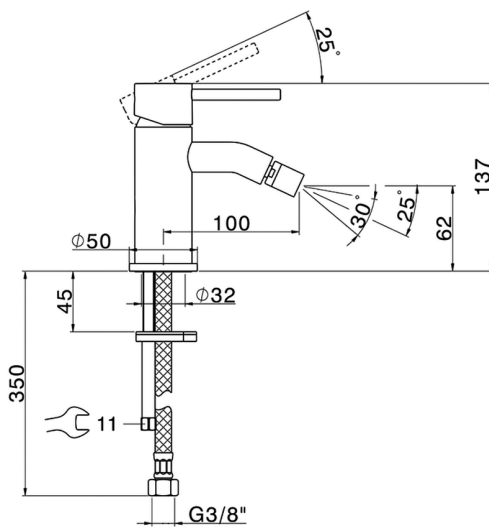

## Single lever bidet mixer K2\_K2000560

MODEL **K2000560**

Single lever bidet mixer, without waste, G.3/8" stainless steel flexible hoses

### CHARACTERISTICS

Cartridge Spare Parts **ZZ99672000**

**35 mm Cartridge**

### EcoStop

EcoStop feature limits water flow to approximately 50% of maximum output with one point of resistance on setting. Push slightly past the middle stop only when full water output is required. This will save water up to 50%.